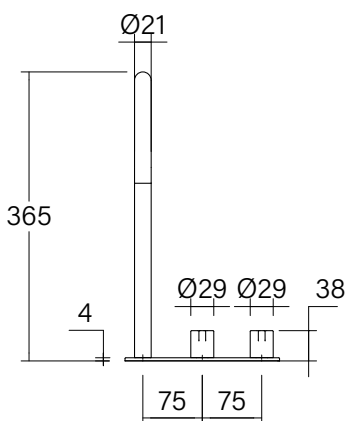

**Faucet Strommen Vara Hob Extended Basin Hostess Tap System Brushed Graphite (6 Star)
Lead Free
40201**

SPECIFICATIONS

Recommended Use	Domestic; Commercial; Hotel
Colour Finish	Brushed Graphite
Primary Material	DR Brass
Recommended Pressure Range	300 - 500 kPa
Max Continuous Working Temperature (deg C)	65
Min Continuous Working Temperature (deg C)	5
Hot Water Unit Suitability	Storage Tank, Continuous Flow

WARRANTY

Warranty - Domestic Use (Years)	40
Spare Parts & Labour (Years)	10

Please refer to Warranty Page for full Terms and Conditions