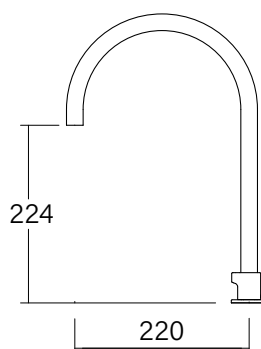

**Faucet Strommen Vara Hob Extended Basin Hostess Tap System Brushed Graphite (6 Star)
Lead Free
40201**

SPECIFICATIONS

Recommended Use	Domestic; Commercial; Hotel
Colour Finish	Brushed Graphite
Primary Material	DR Brass
Recommended Pressure Range	300 - 500 kPa
Max Continuous Working Temperature (deg C)	65
Min Continuous Working Temperature (deg C)	5
Hot Water Unit Suitability	Storage Tank, Continuous Flow

WARRANTY

Warranty - Domestic Use (Years)	40
Spare Parts & Labour (Years)	10

Please refer to Warranty Page for full Terms and Conditions