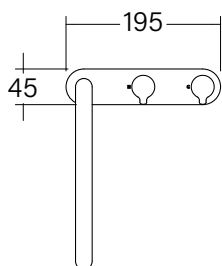

**Faucet Strommen Vara Hob Extended Basin Hostess Tap System Brushed Graphite (6 Star)
Lead Free
40201**

SPECIFICATIONS

Recommended Use	Domestic; Commercial; Hotel
Colour Finish	Brushed Graphite
Primary Material	DR Brass
Recommended Pressure Range	300 - 500 kPa
Max Continuous Working Temperature (deg C)	65
Min Continuous Working Temperature (deg C)	5
Hot Water Unit Suitability	Storage Tank, Continuous Flow

WARRANTY

Warranty - Domestic Use (Years)	40
Spare Parts & Labour (Years)	10

Please refer to Warranty Page for full Terms and Conditions

Dimensions are nominal measurements only.

CLEANING RECOMMENDATIONS:

We recommend the use of soapy water or approved cleaners. This product should not be cleaned with abrasive materials. Damage caused by any improper treatment is not covered by the product warranty. Refer to Warranty Conditions

Disclaimer: Products in this specification manual must by regulation be installed by licensed and registered trade people. The manufacturer/distributor reserves the right to vary specifications or delete models from their range without prior notification. Dimensions are nominal measurements only. Dimensions and set-outs listed are correct at time of publication however the manufacturer/distributor takes no responsibility for printing errors.

Published 11/02/2026

To see the complete Faucet Strommen
Vara range go to www.reece.com.au