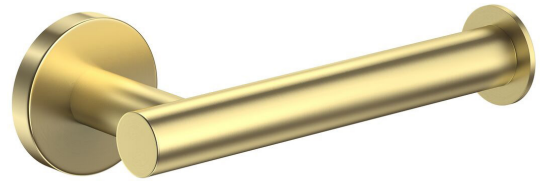

Roca Ona Toilet Roll Holder Brushed Brass

15061

SPECIFICATIONS

Recommended Use	Domestic;Commercial;Hotel
Colour Category	Brass
Colour Finish	Brushed Brass
Primary Material	Brass

WARRANTY

Replacement Only - Domestic Use	15
Parts Replacement Only	1

Please refer to Warranty Page for full Terms and Conditions

Dimensions are nominal measurements only.

CLEANING RECOMMENDATIONS:

We recommend the use of soapy water or approved cleaners. This product should not be cleaned with abrasive materials. Damage caused by any improper treatment is not covered by the product warranty. Refer to Warranty Conditions

Disclaimer: Products in this specification manual must by regulation be installed by licensed and registered trade people. The manufacturer/distributor reserves the right to vary specifications or delete models from their range without prior notification. Dimensions are nominal measurements only. Dimensions and set-outs listed are correct at time of publication however the manufacturer/distributor takes no responsibility for printing errors.

Published 11/11/2024

To see the complete Roca range go to www.reece.com.au