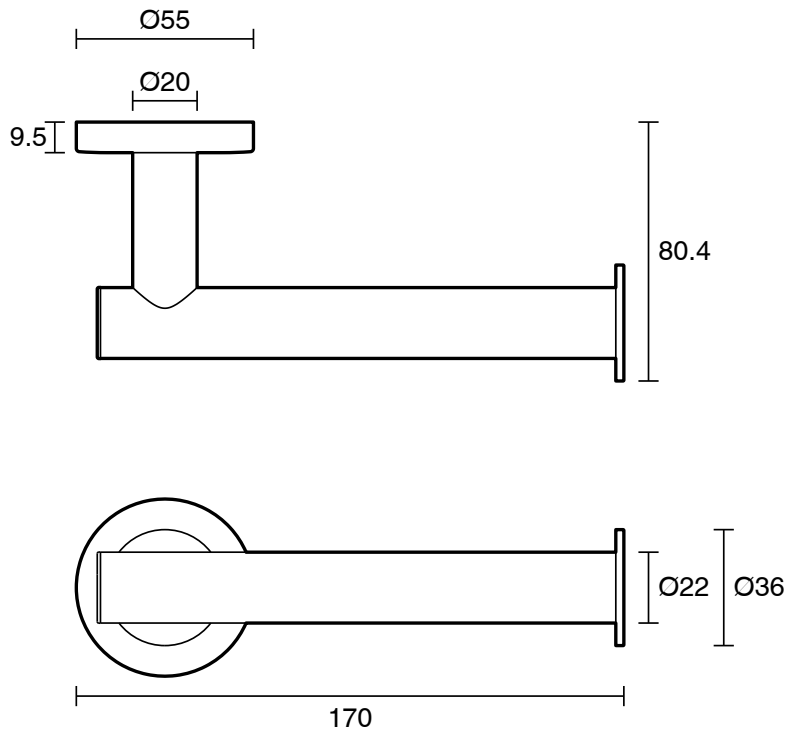

Roca Ona Toilet Roll Holder Brushed Brass

15061

SPECIFICATIONS

Recommended Use	Domestic;Commercial;Hotel
Colour Category	Brass
Colour Finish	Brushed Brass
Primary Material	Brass

WARRANTY

Replacement Only - Domestic Use	15
Parts Replacement Only	1

Please refer to Warranty Page for full Terms and Conditions

Dimensions are nominal measurements only.

CLEANING RECOMMENDATIONS:

We recommend the use of soapy water or approved cleaners. This product should not be cleaned with abrasive materials. Damage caused by any improper treatment is not covered by the product warranty. Refer to Warranty Conditions

Disclaimer: Products in this specification manual must by regulation be installed by licensed and registered trade people. The manufacturer/distributor reserves the right to vary specifications or delete models from their range without prior notification. Dimensions are nominal measurements only. Dimensions and set-outs listed are correct at time of publication however the manufacturer/distributor takes no responsibility for printing errors.

Published 11/11/2024

To see the complete Roca range go to www.reece.com.au