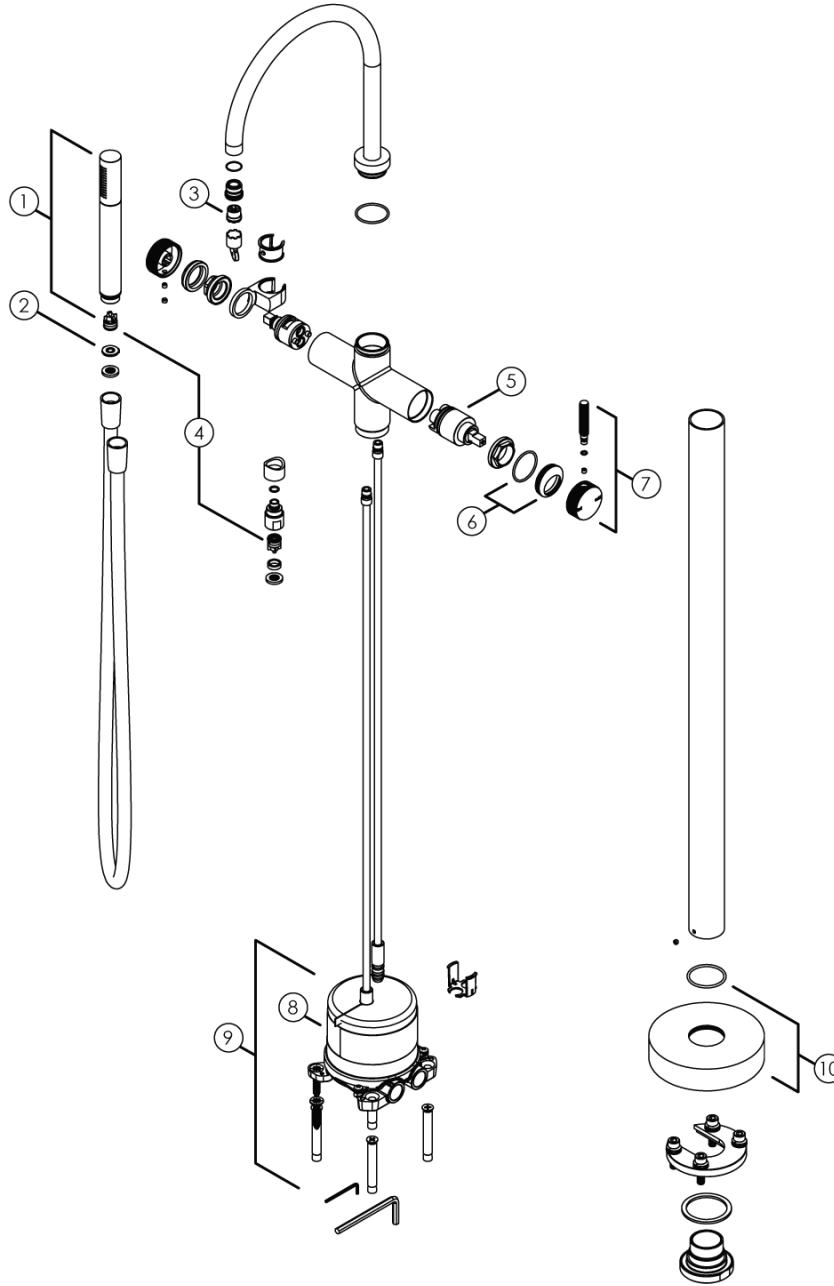

Milli Etch Floor Mounted Bath Mixer with Hand Shower Brushed Gunmetal 21880

No.	Description	Code
1	Milli Etch Microphone Hand Piece	29933
2	PCW-01 9L/M	58.8639.1000
3	CACHE TT FLOW STRAIGHTENER	01.5175.000
4	OF15-1.2PSI Max Flow Check Valve	31.0026.00000
5	LEXI/VIVID BASIN MIXER CARTRIDGE K035H-01U	40350
6	Mill Etch Wall/Shower Mixer Dome Assy	29978
7	Mill Etch Wall/Shower Mixer Handle	29766
8	Milli Etch Floor Mounted Rough In Assy	30128
9	Milli Etch Floor Bath Mixer Fixing Kit Assy	30130
10	Milli Etch Floor Bath Mixer Base Cover Assy	30135