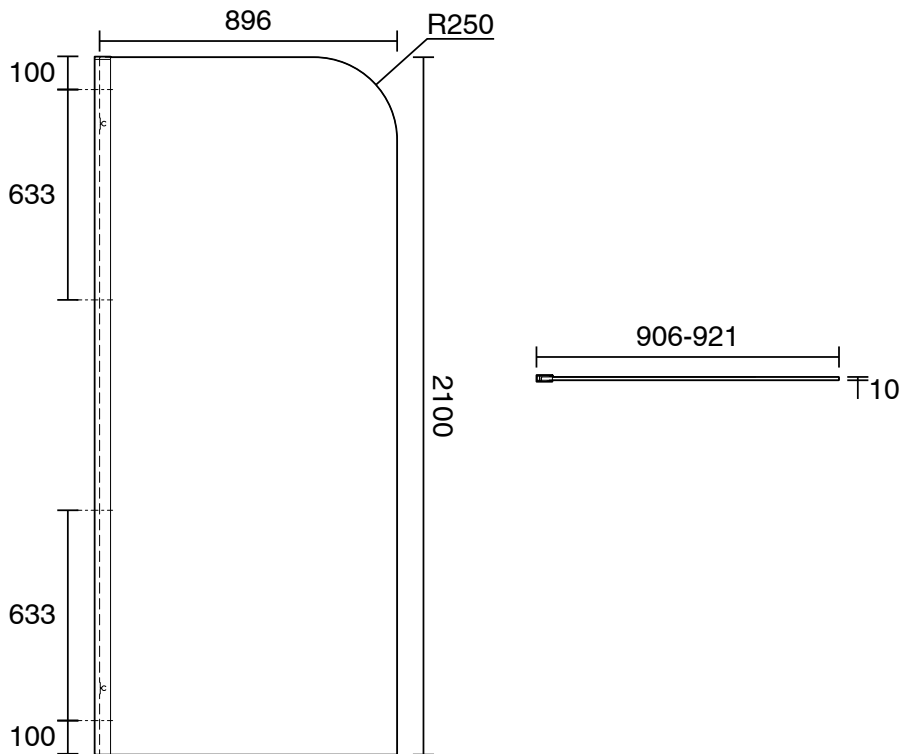

KADO

Kado Lux Frameless Curved Panel with Wall Channel Clear Glass 900mm Brushed Nickel

1710130

SPECIFICATIONS

Recommended Use	Domestic;Commercial;Hotel
Colour Finish	Clear;Brushed Nickel
Primary Material	Glass
Frame Configuration	Frameless
Screen Shape	Curved
Screen Appearance	Clear
Screen Fixing	Channel
Mounting	Wall

WARRANTY

Warranty - Domestic Use (Years)	7
Spare Parts & Labour (Years)	1

Please refer to Warranty Page for full Terms and Conditions

Dimensions are nominal measurements only.

CLEANING RECOMMENDATIONS:

We recommend the use of soapy water or approved cleaners. This product should not be cleaned with abrasive materials. Damage caused by any improper treatment is not covered by the product warranty. Refer to Warranty Conditions

Disclaimer: Products in this specification manual must by regulation be installed by licensed and registered trade people. The manufacturer/distributor reserves the right to vary specifications or delete models from their range without prior notification. Dimensions are nominal measurements only. Dimensions and set-outs listed are correct at time of publication however the manufacturer/distributor takes no responsibility for printing errors.

Published 05/12/2025

To see the complete Kado range go to www.reece.com.au