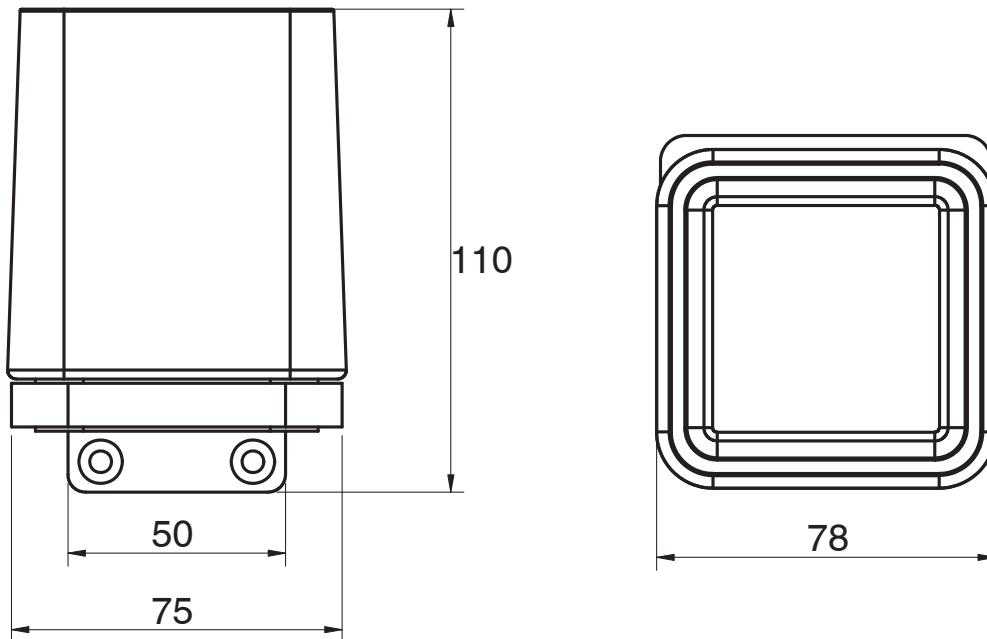

Milli Glance Wall Mount Tumbler Black

9504293

SPECIFICATIONS

Recommended Use	Domestic, Hotel & Commercial
Colour	Matte Black / Glass

WARRANTY

Replacement Only - Domestic Use	15 Years

Please refer to Warranty Page for full Terms and Conditions

Dimensions are nominal measurements only.

CLEANING RECOMMENDATIONS:

We recommend the use of soapy water or approved cleaners. This product should not be cleaned with abrasive materials. Damage caused by any improper treatment is not covered by the product warranty. Refer to Warranty Conditions

Disclaimer: Products in this specification manual must by regulation be installed by licensed and registered trade people. The manufacturer/distributor reserves the right to vary specifications or delete models from their range without prior notification. Dimensions are nominal measurements only. Dimensions and set-outs listed are correct at time of publication however the manufacturer/distributor takes no responsibility for printing errors.

Published 07/07/2022

To see the complete Milli range go to www.reece.com.au