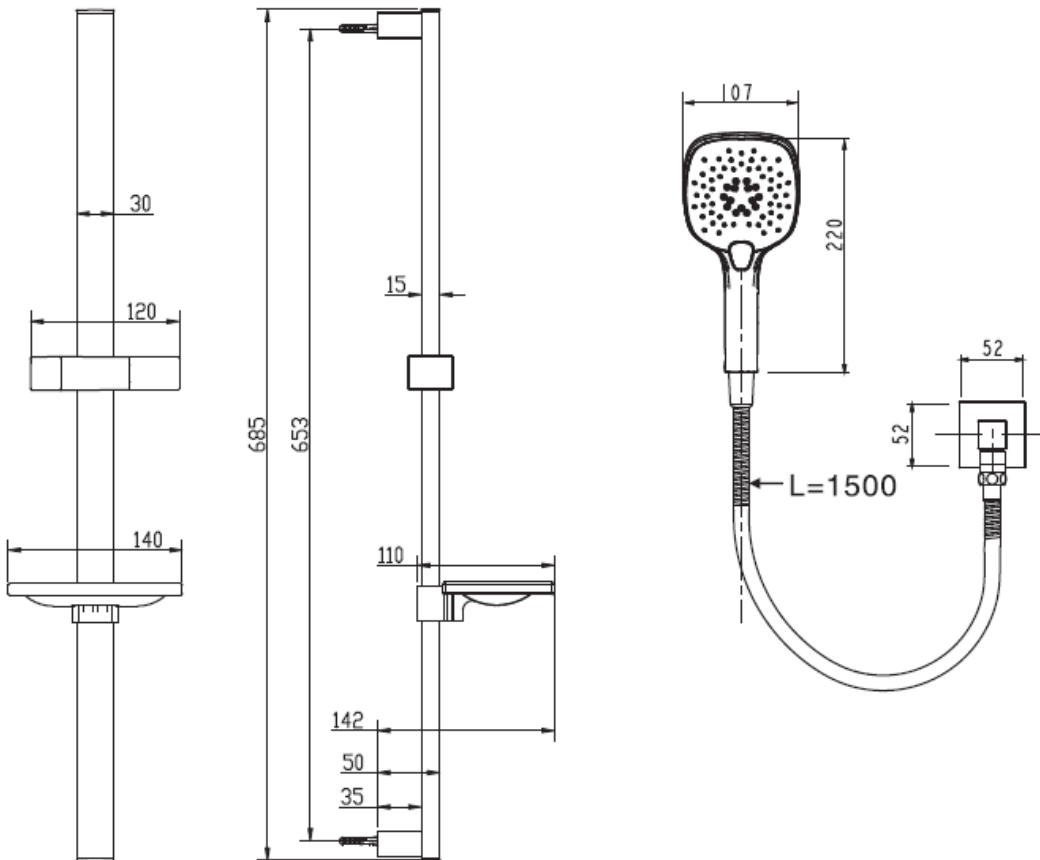

American Standard Cygnet Rail Shower Square (3*)

SPECIFICATIONS

Recommended Use	Domestic, Hotel & Commercial
Colour	Chrome with white face on hand piece
Functions	3 function: Spray, massage, spray & massage
Recommended Pressure Range	150 - 500kPa
Max Continuous Working Pressure	500kPa
Max Continuous Working Temperature	50°C
Suitable for Storage Tank Hot Water	Yes
Suitable for Continuous Flow Hot Water	Yes
Suitable for Gravity Feed Hot Water	No
Hot and Cold water inlet pressure should be equal	

WARRANTY

Warranty - Domestic Use	10 Years
Spare Parts & Labour	12 Months

Please refer to Warranty Page for full Terms and Conditions

Dimensions are nominal measurements only.

Disclaimer: Products in this specification manual must by regulation be installed by licensed and registered trade people. The manufacturer/distributor reserves the right to vary specifications or delete models from their range without prior notification. Dimensions are nominal measurements only. Dimensions and set-outs listed are correct at time of publication however the manufacturer/distributor takes no responsibility for printing errors.