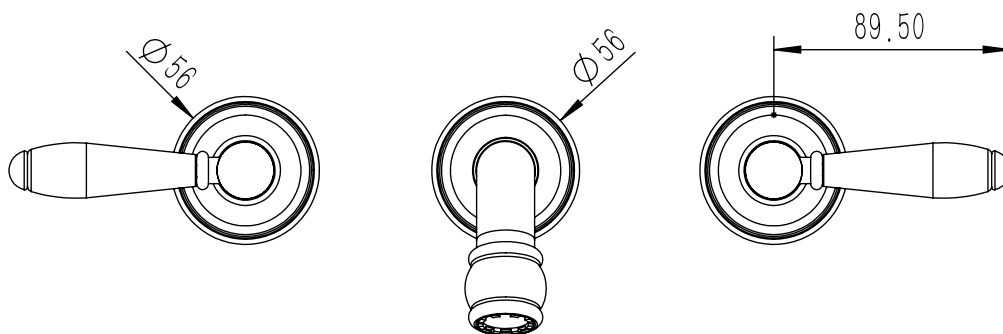

Milli Voir Wall Basin Set 220mm Lever with Porcelain Handles Brushed Gold (4 Star)

2266274

SPECIFICATIONS

Recommended Use	Domestic, Hotel & Commercial
Colour	Brushed Gold
Body Material	DR Brass
Recommended Pressure Range	150 - 500 kPa
Maximum Continuous Working Temperature	80 deg C
Suitable for Storage Tank Hot Water	Yes
Suitable for Continuous Flow Hot Water	Yes
Suitable for Gravity Feed Hot Water	No

WARRANTY

Warranty - Domestic Use	15 Years
Spare Parts & Labour	12 Months

Please refer to Warranty Page for full Terms and Conditions

Dimensions are nominal measurements only.

CLEANING RECOMMENDATIONS:

We recommend the use of soapy water or approved cleaners. This product should not be cleaned with abrasive materials. Damage caused by any improper treatment is not covered by the product warranty. Refer to Warranty Conditions

Disclaimer: Products in this specification manual must by regulation be installed by licensed and registered trade people. The manufacturer/distributor reserves the right to vary specifications or delete models from their range without prior notification. Dimensions are nominal measurements only. Dimensions and set-outs listed are correct at time of publication however the manufacturer/distributor takes no responsibility for printing errors.

Published 21/03/2024

To see the complete Milli range go to www.reece.com.au