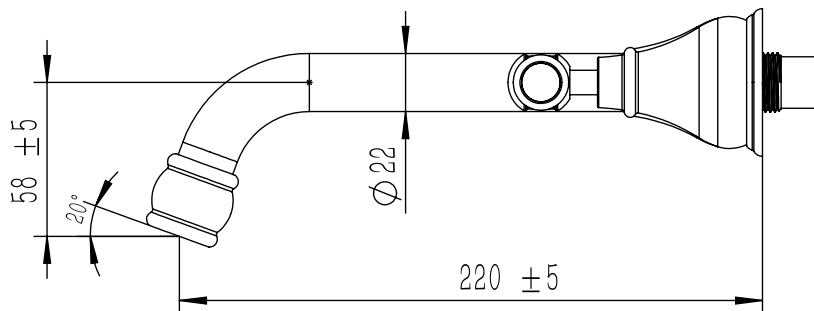

Milli Voir Wall Basin Set 220mm Lever with Porcelain Handles Brushed Gold (4 Star)

2266274

SPECIFICATIONS

Recommended Use	Domestic, Hotel & Commercial
Colour	Brushed Gold
Body Material	DR Brass
Recommended Pressure Range	150 - 500 kPa
Maximum Continuous Working Temperature	80 deg C
Suitable for Storage Tank Hot Water	Yes
Suitable for Continuous Flow Hot Water	Yes
Suitable for Gravity Feed Hot Water	No

WARRANTY

Warranty - Domestic Use	15 Years
Spare Parts & Labour	12 Months

Please refer to Warranty Page for full Terms and Conditions

Dimensions are nominal measurements only.

CLEANING RECOMMENDATIONS:

We recommend the use of soapy water or approved cleaners. This product should not be cleaned with abrasive materials. Damage caused by any improper treatment is not covered by the product warranty. Refer to Warranty Conditions

Disclaimer: Products in this specification manual must by regulation be installed by licensed and registered trade people. The manufacturer/distributor reserves the right to vary specifications or delete models from their range without prior notification. Dimensions are nominal measurements only. Dimensions and set-outs listed are correct at time of publication however the manufacturer/distributor takes no responsibility for printing errors.

Published 21/03/2024

To see the complete Milli range go to www.reece.com.au