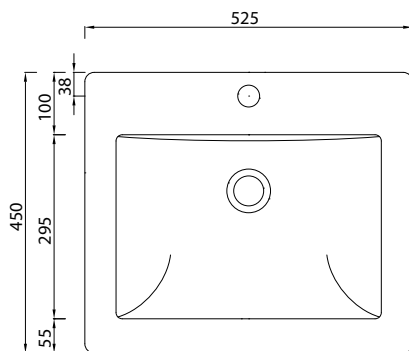

posh

Posh Solus Vanity Basin 525mm x 450mm 1 or 3 Taphole

SPECIFICATIONS

Recommended Use	Domestic, Hotel & Commercial
Material	Vitreous China
Colour	White
Bowl Capacity	8 Litres
Weight	14kg
Fixing	Waterproof Sealant (not supplied)
Taphole Configuration	1 Taphole: 9502322 3 Taphole: 9502323
Overflow Configuration	Overflow
Waste Size	32mm x 40mm
Plug & Waste	Sold Separately
Tapware	Sold Separately

WARRANTY

Warranty - Domestic Use	10 Years
Spare Parts & Labour	12 Months

Please refer to Warranty Page for full Terms and Conditions

9502323

CLEANING RECOMMENDATIONS:

We recommend the use of soapy water or approved cleaners. This product should not be cleaned with abrasive materials. Damage caused by any improper treatment is not covered by the product warranty. Refer to Warranty Conditions.

Dimensions are nominal measurements only.

Disclaimer: Products in this specification manual must by regulation be installed by licensed and registered trade people. The manufacturer/distributor reserves the right to vary specifications or delete models from their range without prior notification. Dimensions are nominal measurements only. Dimensions and set-outs listed are correct at time of publication however the manufacturer/distributor takes no responsibility for printing errors.

Published 24/07/2020