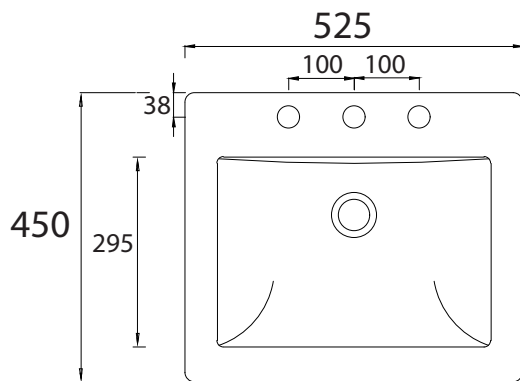

9502323

CLEANING RECOMMENDATIONS:

We recommend the use of soapy water or approved cleaners. This product should not be cleaned with abrasive materials. Damage caused by any improper treatment is not covered by the product warranty. Refer to Warranty Conditions.

Dimensions are nominal measurements only.

Disclaimer: Products in this specification manual must by regulation be installed by licensed and registered trade people. The manufacturer/distributor reserves the right to vary specifications or delete models from their range without prior notification. Dimensions are nominal measurements only. Dimensions and set-outs listed are correct at time of publication however the manufacturer/distributor takes no responsibility for printing errors.

Published 24/07/2020