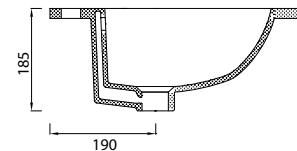

posh

Posh Solus Vanity Basin 525mm x 450mm 1 or 3 Taphole

SPECIFICATIONS

Recommended Use	Domestic, Hotel & Commercial
Material	Vitreous China
Colour	White
Bowl Capacity	8 Litres
Weight	14kg
Fixing	Waterproof Sealant (not supplied)
Taphole Configuration	1 Taphole: 9502322 3 Taphole: 9502323
Overflow Configuration	Overflow
Waste Size	32mm x 40mm
Plug & Waste	Sold Separately
Tapware	Sold Separately

WARRANTY

Warranty - Domestic Use	10 Years
Spare Parts & Labour	12 Months

Please refer to Warranty Page for full Terms and Conditions

9502323

CLEANING RECOMMENDATIONS:

We recommend the use of soapy water or approved cleaners. This product should not be cleaned with abrasive materials. Damage caused by any improper treatment is not covered by the product warranty. Refer to Warranty Conditions.

Dimensions are nominal measurements only.

Disclaimer: Products in this specification manual must by regulation be installed by licensed and registered trade people. The manufacturer/distributor reserves the right to vary specifications or delete models from their range without prior notification. Dimensions are nominal measurements only. Dimensions and set-outs listed are correct at time of publication however the manufacturer/distributor takes no responsibility for printing errors.

Published 24/07/2020