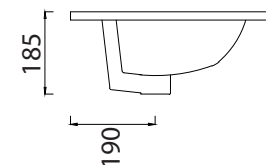

CLEANING RECOMMENDATIONS:

We recommend the use of soapy water or approved cleaners. This product should not be cleaned with abrasive materials. Damage caused by any improper treatment is not covered by the product warranty. Refer to Warranty Conditions.

Dimensions are nominal measurements only.

Disclaimer: Products in this specification manual must by regulation be installed by licensed and registered trade people. The manufacturer/distributor reserves the right to vary specifications or delete models from their range without prior notification. Dimensions are nominal measurements only. Dimensions and set-outs listed are correct at time of publication however the manufacturer/distributor takes no responsibility for printing errors.

Published 24/07/2020