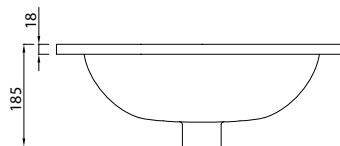

posh

Posh Solus Vanity Basin 525mm x 450mm 1 or 3 Taphole

SPECIFICATIONS

Recommended Use	Domestic, Hotel & Commercial
Material	Vitreous China
Colour	White
Bowl Capacity	8 Litres
Weight	14kg
Fixing	Waterproof Sealant (not supplied)
Taphole Configuration	1 Taphole: 9502322 3 Taphole: 9502323
Overflow Configuration	Overflow
Waste Size	32mm x 40mm
Plug & Waste	Sold Separately
Tapware	Sold Separately

WARRANTY

Warranty - Domestic Use	10 Years
Spare Parts & Labour	12 Months

Please refer to Warranty Page for full Terms and Conditions

9502322

9502323

CLEANING RECOMMENDATIONS:

We recommend the use of soapy water or approved cleaners. This product should not be cleaned with abrasive materials. Damage caused by any improper treatment is not covered by the product warranty. Refer to Warranty Conditions.

Dimensions are nominal measurements only.

Disclaimer: Products in this specification manual must by regulation be installed by licensed and registered trade people. The manufacturer/distributor reserves the right to vary specifications or delete models from their range without prior notification. Dimensions are nominal measurements only. Dimensions and set-outs listed are correct at time of publication however the manufacturer/distributor takes no responsibility for printing errors.

Published 24/07/2020