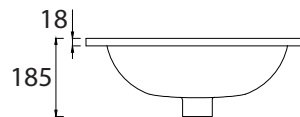

posh

Posh Solus Vanity Basin 525mm x 450mm 1 or 3 Taphole

SPECIFICATIONS

Recommended Use	Domestic, Hotel & Commercial
Material	Vitreous China
Colour	White
Bowl Capacity	8 Litres
Weight	14kg
Fixing	Waterproof Sealant (not supplied)
Taphole Configuration	1 Taphole: 9502322 3 Taphole: 9502323
Overflow Configuration	Overflow
Waste Size	32mm x 40mm
Plug & Waste	Sold Separately
Tapware	Sold Separately

WARRANTY

Warranty - Domestic Use	10 Years
Spare Parts & Labour	12 Months

Please refer to Warranty Page for full Terms and Conditions

9502323

CLEANING RECOMMENDATIONS:

We recommend the use of soapy water or approved cleaners. This product should not be cleaned with abrasive materials. Damage caused by any improper treatment is not covered by the product warranty. Refer to Warranty Conditions.

Dimensions are nominal measurements only.

Disclaimer: Products in this specification manual must by regulation be installed by licensed and registered trade people. The manufacturer/distributor reserves the right to vary specifications or delete models from their range without prior notification. Dimensions are nominal measurements only. Dimensions and set-outs listed are correct at time of publication however the manufacturer/distributor takes no responsibility for printing errors.

Published 24/07/2020