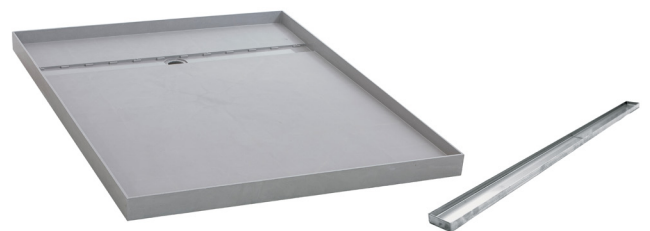

Posh Solus Tile Over Shower Tray with 860mm Long Rear Stainless Steel Tile Insert Channel Suits Tiles 9mm and up (For 2 Wall / Corner Install) 900mm x 1200mm

9512266

SPECIFICATIONS

Recommended Use	Domestic, Hotel & Commercial
Shower Base Colour	Grey
Shower Base Material	SMC
Shower Grate Material	Stainless Steel (316 Grade)
Waste Position	Centre Rear
Shower Base Waste Size	50 mm
Weight of Shower Base	22 kg
Usage	Corner Install

WARRANTY

Warranty - Domestic Use	10 Years
Spare Parts & Labour	12 Months

Please refer to Warranty Page for full Terms and Conditions

Dimensions are nominal measurements only.

CLEANING RECOMMENDATIONS:

We recommend the use of soapy water or approved cleaners. This product should not be cleaned with abrasive materials. Damage caused by any improper treatment is not covered by the product warranty. Refer to Warranty Conditions

Disclaimer: Products in this specification manual must by regulation be installed by licensed and registered trade people. The manufacturer/distributor reserves the right to vary specifications or delete models from their range without prior notification. Dimensions are nominal measurements only. Dimensions and set-outs listed are correct at time of publication however the manufacturer/distributor takes no responsibility for printing errors.

Published 31/07/2023

To see the complete Posh range go to
www.reece.com.au