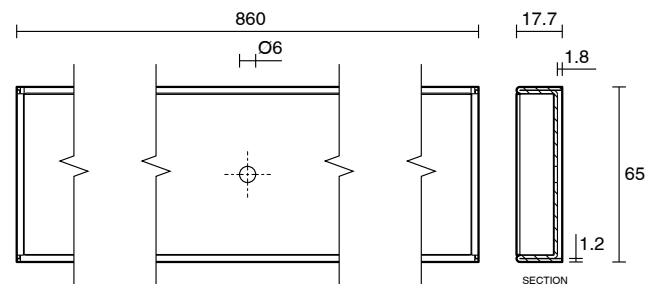

Posh Solus Tile Over Shower Tray with 860mm Long Rear Stainless Steel Tile Insert Channel Suits Tiles 9mm and up (For 2 Wall / Corner Install) 900mm x 1200mm

9512266

SPECIFICATIONS

Recommended Use	Domestic, Hotel & Commercial
Shower Base Colour	Grey
Shower Base Material	SMC
Shower Grate Material	Stainless Steel (316 Grade)
Waste Position	Centre Rear
Shower Base Waste Size	50 mm
Weight of Shower Base	22 kg
Usage	Corner Install

WARRANTY

Warranty - Domestic Use	10 Years
Spare Parts & Labour	12 Months

Please refer to Warranty Page for full Terms and Conditions

Dimensions are nominal measurements only.

CLEANING RECOMMENDATIONS:

We recommend the use of soapy water or approved cleaners. This product should not be cleaned with abrasive materials. Damage caused by any improper treatment is not covered by the product warranty. Refer to Warranty Conditions

Disclaimer: Products in this specification manual must by regulation be installed by licensed and registered trade people. The manufacturer/distributor reserves the right to vary specifications or delete models from their range without prior notification. Dimensions are nominal measurements only. Dimensions and set-outs listed are correct at time of publication however the manufacturer/distributor takes no responsibility for printing errors.

Published 31/07/2023

To see the complete Posh range go to
www.reece.com.au