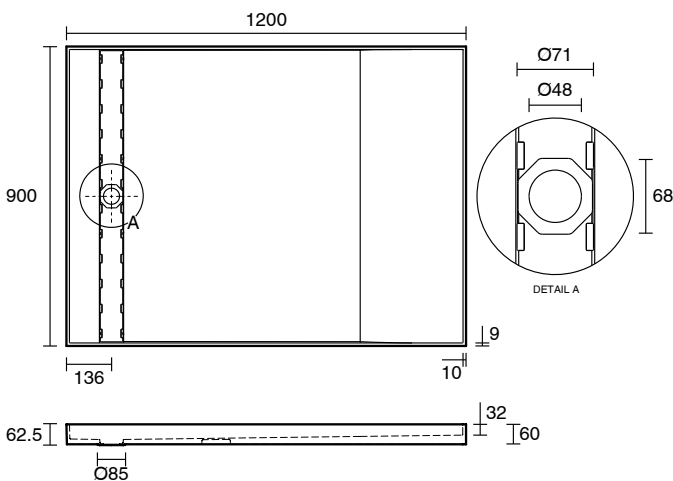

Posh Solus Tile Over Shower Tray with 860mm Long Rear Stainless Steel Tile Insert Channel Suits Tiles 9mm and up (For 2 Wall / Corner Install) 900mm x 1200mm

9512266

SPECIFICATIONS

Recommended Use	Domestic, Hotel & Commercial
Shower Base Colour	Grey
Shower Base Material	SMC
Shower Grate Material	Stainless Steel (316 Grade)
Waste Position	Centre Rear
Shower Base Waste Size	50 mm
Weight of Shower Base	22 kg
Usage	Corner Install

WARRANTY

Warranty - Domestic Use	10 Years
Spare Parts & Labour	12 Months

Please refer to Warranty Page for full Terms and Conditions

Dimensions are nominal measurements only.

CLEANING RECOMMENDATIONS:

We recommend the use of soapy water or approved cleaners. This product should not be cleaned with abrasive materials. Damage caused by any improper treatment is not covered by the product warranty. Refer to Warranty Conditions

Disclaimer: Products in this specification manual must by regulation be installed by licensed and registered trade people. The manufacturer/distributor reserves the right to vary specifications or delete models from their range without prior notification. Dimensions are nominal measurements only. Dimensions and set-outs listed are correct at time of publication however the manufacturer/distributor takes no responsibility for printing errors.

Published 31/07/2023

To see the complete Posh range go to
www.reece.com.au