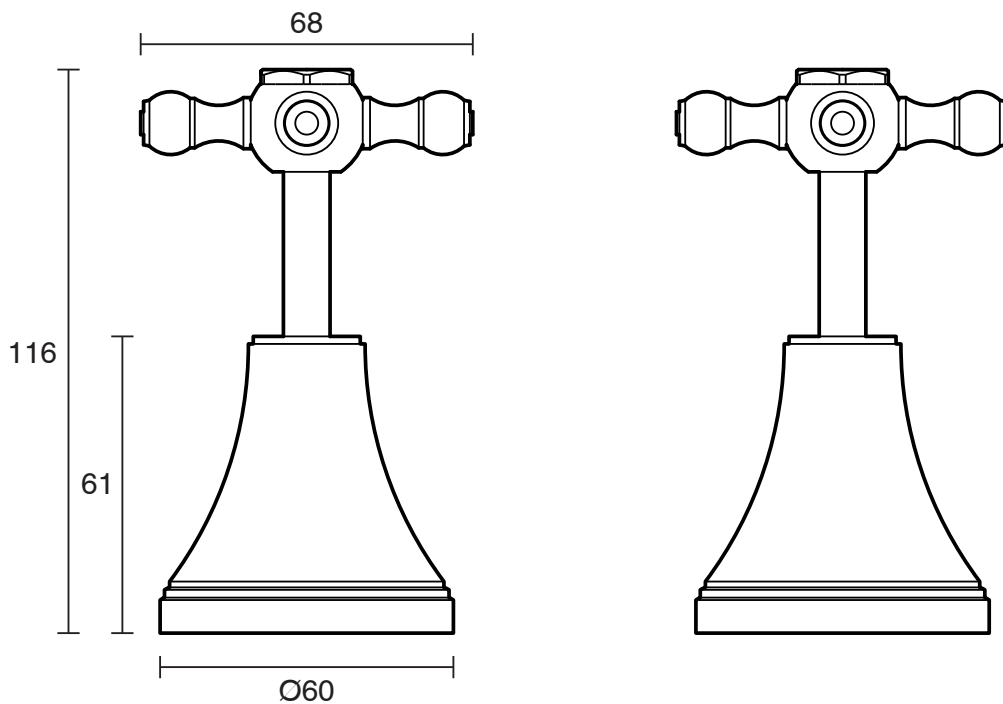

KADO

Kado Era Wall Top Assemblies Cross Handles Brass Gold

9507569

SPECIFICATIONS

Recommended Use	Domestic, Hotel & Commercial
Colour	Brass Gold
Finish	Polished
Material	DR Brass
Recommended Pressure Range	150 - 500 kPa
Maximum Continuous Working Temperature	80 deg C
Suitable for Storage Tank Hot Water	Yes
Suitable for Continuous Flow Hot Water	Yes
Suitable for Gravity Feed Hot Water	No

WARRANTY

Warranty - Domestic Use	10 Years
Spare Parts & Labour	12 Months

Please refer to Warranty Page for full Terms and Conditions

Dimensions are nominal measurements only.

CLEANING RECOMMENDATIONS:

We recommend the use of soapy water or approved cleaners. This product should not be cleaned with abrasive materials. Damage caused by any improper treatment is not covered by the product warranty. Refer to Warranty Conditions

Disclaimer: Products in this specification manual must by regulation be installed by licensed and registered trade people. The manufacturer/distributor reserves the right to vary specifications or delete models from their range without prior notification. Dimensions are nominal measurements only. Dimensions and set-outs listed are correct at time of publication however the manufacturer/distributor takes no responsibility for printing errors.

Published 12/10/2023

To see the complete Kado range go to www.reece.com.au

WaterMark
AS/NZS 3718
WM-022867