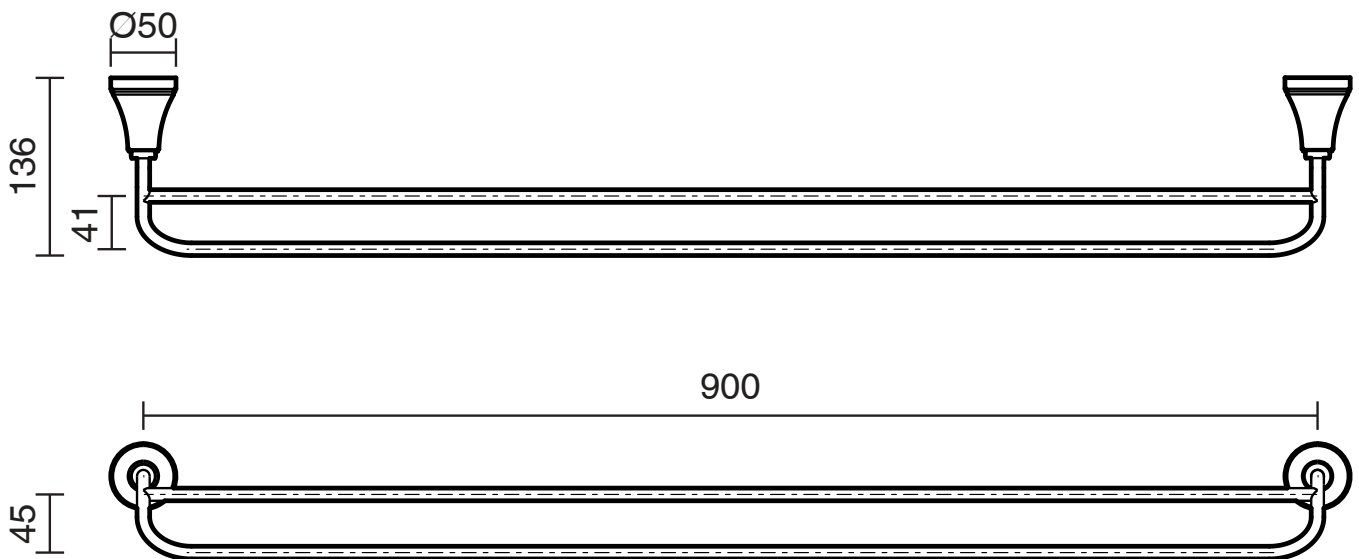

KADO

Kado Era Double Towel Rail 900mm Brushed Nickel

9512116

SPECIFICATIONS

Recommended Use	Domestic, Hotel & Commercial
Colour	Brushed Nickel
Material	Zinc/Steel

WARRANTY

Replacement Only - Domestic Use	10 Years
Parts Replacement Only	12 Months

Please refer to Warranty Page for full Terms and Conditions

Dimensions are nominal measurements only.

CLEANING RECOMMENDATIONS:

We recommend the use of soapy water or approved cleaners. This product should not be cleaned with abrasive materials. Damage caused by any improper treatment is not covered by the product warranty. Refer to Warranty Conditions

Disclaimer: Products in this specification manual must by regulation be installed by licensed and registered trade people. The manufacturer/distributor reserves the right to vary specifications or delete models from their range without prior notification. Dimensions are nominal measurements only. Dimensions and set-outs listed are correct at time of publication however the manufacturer/distributor takes no responsibility for printing errors.

Published 12/10/2023

To see the complete Kado range go to
www.reece.com.au