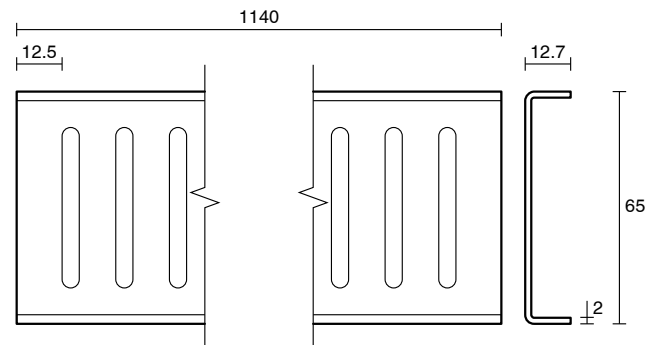

Posh Solus Tile Over Shower Tray with 1140mm Long Rear Stainless Steel Standard Channel 1500mm x 1000mm

9512268

SPECIFICATIONS

Recommended Use	Domestic, Hotel & Commercial
Shower Base Colour	Grey
Shower Base Material	SMC
Shower Grate Material	Stainless Steel (316 Grade)
Waste Position	Centre Rear
Shower Base Waste Size	50 mm
Weight of Shower Base	24 kg
Usage	Corner & Alcove Install

WARRANTY

Warranty - Domestic Use	10 Years
Spare Parts & Labour	12 Months

Please refer to Warranty Page for full Terms and Conditions

Dimensions are nominal measurements only.

CLEANING RECOMMENDATIONS:

We recommend the use of soapy water or approved cleaners. This product should not be cleaned with abrasive materials. Damage caused by any improper treatment is not covered by the product warranty. Refer to Warranty Conditions

Disclaimer: Products in this specification manual must by regulation be installed by licensed and registered trade people. The manufacturer/distributor reserves the right to vary specifications or delete models from their range without prior notification. Dimensions are nominal measurements only. Dimensions and set-outs listed are correct at time of publication however the manufacturer/distributor takes no responsibility for printing errors.

Published 31/07/2023

To see the complete Posh range go to www.reece.com.au