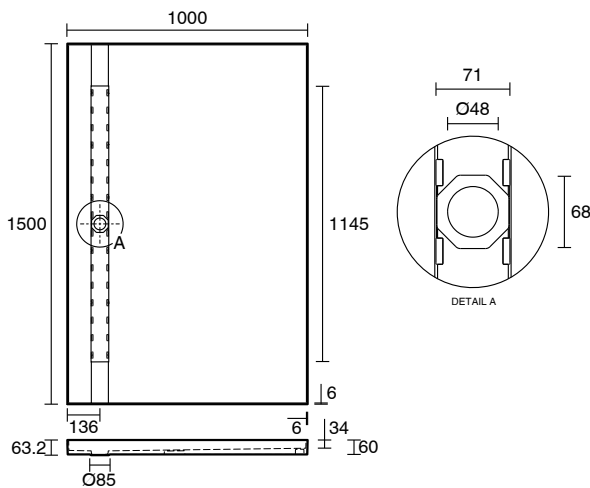

Posh Solus Tile Over Shower Tray with 1140mm Long Rear Stainless Steel Standard Channel 1500mm x 1000mm

9512268

SPECIFICATIONS

Recommended Use	Domestic, Hotel & Commercial
Shower Base Colour	Grey
Shower Base Material	SMC
Shower Grate Material	Stainless Steel (316 Grade)
Waste Position	Centre Rear
Shower Base Waste Size	50 mm
Weight of Shower Base	24 kg
Usage	Corner & Alcove Install

WARRANTY

Warranty - Domestic Use	10 Years
Spare Parts & Labour	12 Months

Please refer to Warranty Page for full Terms and Conditions

Dimensions are nominal measurements only.

CLEANING RECOMMENDATIONS:

We recommend the use of soapy water or approved cleaners. This product should not be cleaned with abrasive materials. Damage caused by any improper treatment is not covered by the product warranty. Refer to Warranty Conditions

Disclaimer: Products in this specification manual must by regulation be installed by licensed and registered trade people. The manufacturer/distributor reserves the right to vary specifications or delete models from their range without prior notification. Dimensions are nominal measurements only. Dimensions and set-outs listed are correct at time of publication however the manufacturer/distributor takes no responsibility for printing errors.

Published 31/07/2023

To see the complete Posh range go to www.reece.com.au