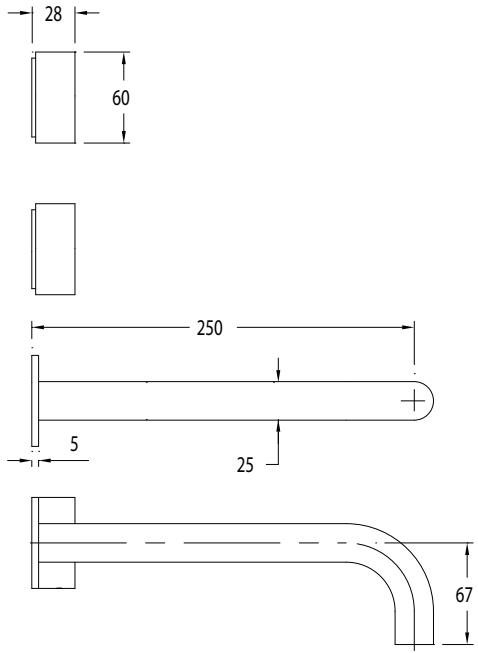

Milli Pure Wall Basin Hostess System 250mm with Linear Textured Handles (3*)

SPECIFICATIONS

Recommended Use	Domestic, Commercial, Hotel
Colour Variations	Chrome, Matte Black, Brushed Nickel, Brushed Gunmetal
Recommended Pressure Range	300 - 500Kpa
Max Continuous Working Pressure	500Kpa
Max Continuous Working Temperature	65 deg. C
Suitable for Storage Tank Hot Water	Yes
Suitable for Continuous Flow Hot Water	Yes
Suitable for Gravity Feed Hot Water	No

WARRANTY

Warranty - Domestic Use	15 Years
Spare Parts	1 Year
Labour	1 Year

Please refer to Warranty Page for full Terms and Conditions

Dimensions are nominal measurements only.

Disclaimer: Products in this specification manual must by regulation be installed by licensed and registered trade people. The manufacturer/distributor reserves the right to vary specifications or delete models from their range without prior notification. Dimensions are nominal measurements only. Dimensions and set-outs listed are correct at time of publication however the manufacturer/distributor takes no responsibility for printing errors.

Published 23/08/2019

To see the complete Milli range go to www.reece.com.au/bathrooms