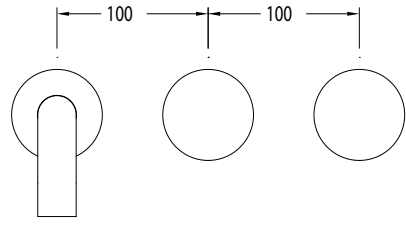

Milli Pure Wall Basin Hostess System 250mm with Linear Textured Handles (3*)

SPECIFICATIONS

Recommended Use	Domestic, Commercial, Hotel
Colour Variations	Chrome, Matte Black, Brushed Nickel, Brushed Gunmetal
Recommended Pressure Range	300 - 500Kpa
Max Continuous Working Pressure	500Kpa
Max Continuous Working Temperature	65 deg. C
Suitable for Storage Tank Hot Water	Yes
Suitable for Continuous Flow Hot Water	Yes
Suitable for Gravity Feed Hot Water	No

WARRANTY

Warranty - Domestic Use	15 Years
Spare Parts	1 Year
Labour	1 Year

Please refer to Warranty Page for full Terms and Conditions

Dimensions are nominal measurements only.

Disclaimer: Products in this specification manual must by regulation be installed by licensed and registered trade people. The manufacturer/distributor reserves the right to vary specifications or delete models from their range without prior notification. Dimensions are nominal measurements only. Dimensions and set-outs listed are correct at time of publication however the manufacturer/distributor takes no responsibility for printing errors.

Published 23/08/2019

To see the complete Milli range go to www.reece.com.au/bathrooms