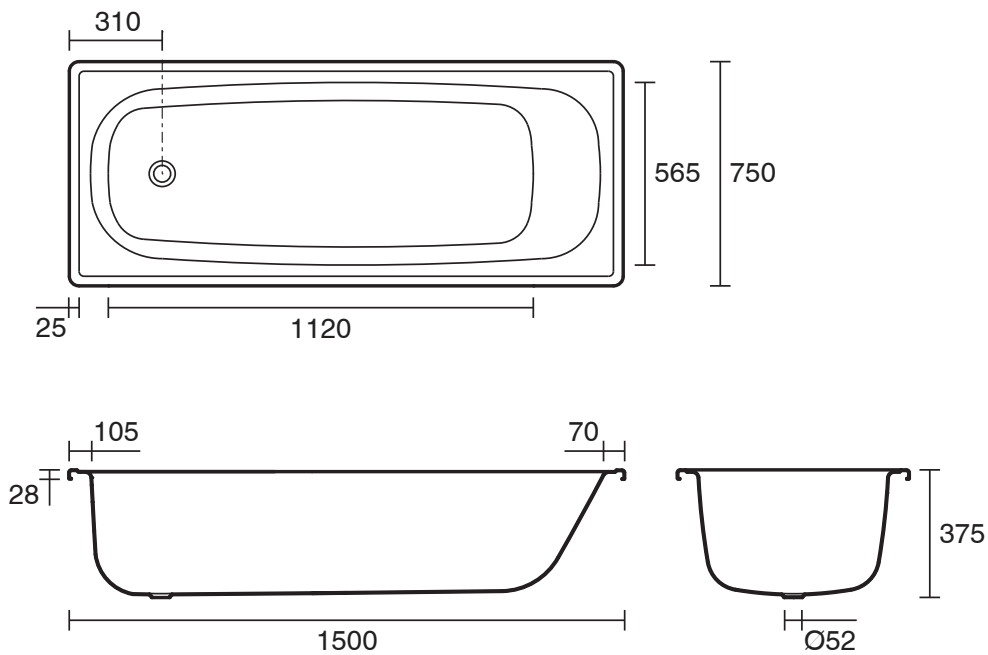

Base Pressed Steel Bath 1500 x 750mm White

9502306

SPECIFICATIONS

Recommended Use	Domestic, Hotel & Commercial
Material	Vitreous Enamel Pressed Steel
Colour	White
Capacity	209 ltr
Weight	26.5 kg
Overflow Configuration	No Overflow
Fixing	Hob mounted or checked into wall
Plug & Waste Size	40mm
Plug & Waste	Sold Separately

WARRANTY

Warranty - Domestic Use	10 Years
Spare Parts & Labour	12 Months

Please refer to Warranty Page for full Terms and Conditions

Dimensions are nominal measurements only.

CLEANING RECOMMENDATIONS:

We recommend the use of soapy water or approved cleaners. This product should not be cleaned with abrasive materials. Damage caused by any improper treatment is not covered by the product warranty. Refer to Warranty Conditions

Disclaimer: Products in this specification manual must by regulation be installed by licensed and registered trade people. The manufacturer/distributor reserves the right to vary specifications or delete models from their range without prior notification. Dimensions are nominal measurements only. Dimensions and set-outs listed are correct at time of publication however the manufacturer/distributor takes no responsibility for printing errors.

Published 10/03/2022

To see the complete Base range go to www.reece.com.au