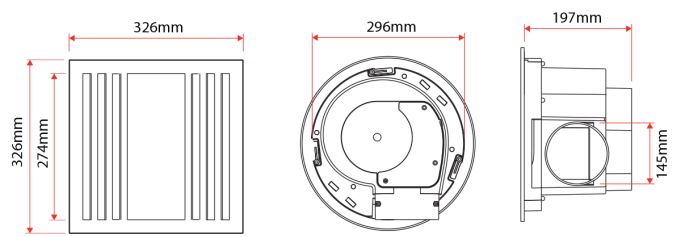

KADO

Kado Lux 250 LED Exhaust Fan White

2053297

SPECIFICATIONS

Recommended Use	Domestic, Hotel & Commercial
Material	ABS Plastic
Weight	4.3 kg
Exhaust	50w Centrifugal motor
Air Extraction	324 m³/h
Air Outlet Size	150 mm
Cutout Size	296mm Round
Min Install Depth	220mm
Electrical Connection	Plug in (plug & lead included)
IP Rating	IPX4

WARRANTY

Warranty - Domestic Use	7 Years
Spare Parts & Labour	24 Months

Please refer to Warranty Page for full Terms and Conditions

*All Airflow data has been gathered in accordance with International Industry Standards ISO 5801.

Dimensions are nominal measurements only.

CLEANING RECOMMENDATIONS:

We recommend the use of soapy water or approved cleaners. This product should not be cleaned with abrasive materials. Damage caused by any improper treatment is not covered by the product warranty. Refer to Warranty Conditions

Disclaimer: Products in this specification manual must by regulation be installed by licensed and registered trade people. The manufacturer/distributor reserves the right to vary specifications or delete models from their range without prior notification. Dimensions are nominal measurements only. Dimensions and set-outs listed are correct at time of publication however the manufacturer/distributor takes no responsibility for printing errors.

Published 04/08/2021

To see the complete Kado range go to www.reece.com.au/bathrooms