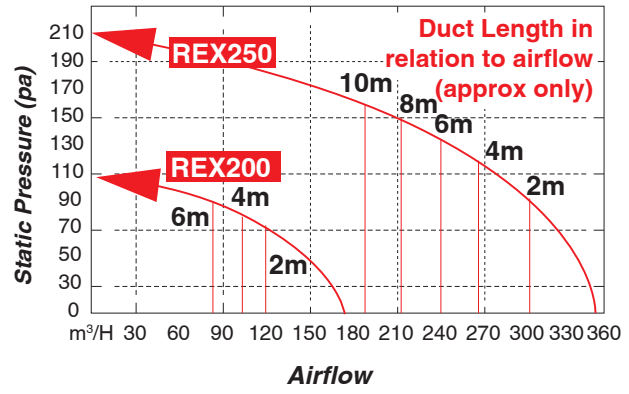

KADO

Kado Lux 250 LED Exhaust Fan White

2053297

SPECIFICATIONS

Recommended Use	Domestic, Hotel & Commercial
Material	ABS Plastic
Weight	4.3 kg
Exhaust	50w Centrifugal motor
Air Extraction	324 m³/h
Air Outlet Size	150 mm
Cutout Size	296mm Round
Min Install Depth	220mm
Electrical Connection	Plug in (plug & lead included)
IP Rating	IPX4

WARRANTY

Warranty - Domestic Use	7 Years
Spare Parts & Labour	24 Months

Please refer to Warranty Page for full Terms and Conditions

*All Airflow data has been gathered in accordance with International Industry Standards ISO 5801.

Dimensions are nominal measurements only.

CLEANING RECOMMENDATIONS:

We recommend the use of soapy water or approved cleaners. This product should not be cleaned with abrasive materials. Damage caused by any improper treatment is not covered by the product warranty. Refer to Warranty Conditions

Disclaimer: Products in this specification manual must by regulation be installed by licensed and registered trade people. The manufacturer/distributor reserves the right to vary specifications or delete models from their range without prior notification. Dimensions are nominal measurements only. Dimensions and set-outs listed are correct at time of publication however the manufacturer/distributor takes no responsibility for printing errors.

Published 04/08/2021

To see the complete Kado range go to www.reece.com.au/bathrooms