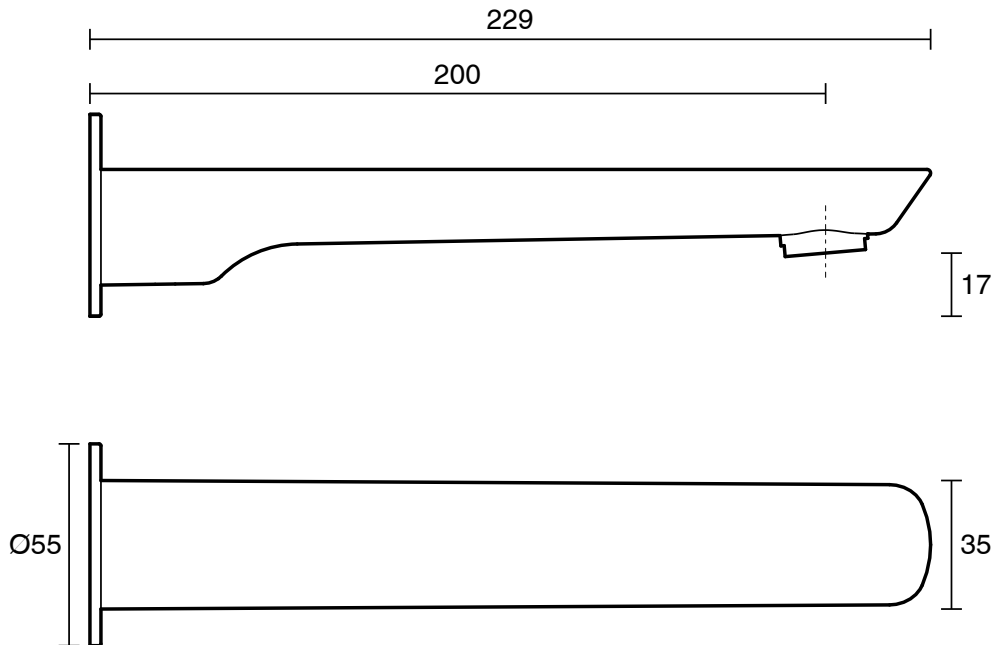

mizu

Mizu Bliss Basin Outlet 200mm Chrome (4 Star)

9505222

SPECIFICATIONS

Recommended Use	Domestic, Hotel & Commercial
Colour	Chrome
Finish	Polished
Material	DR Brass
Recommended Pressure Range	150 - 500 kPa
Maximum Continuous Working Temperature	80 deg C
Suitable for Storage Tank Hot Water	Yes
Suitable for Continuous Flow Hot Water	Yes
Suitable for Gravity Feed Hot Water	No

WARRANTY

Warranty - Domestic Use	10 Years
Spare Parts & Labour	12 Months

Please refer to Warranty Page for full Terms and Conditions

Dimensions are nominal measurements only.

CLEANING RECOMMENDATIONS:

We recommend the use of soapy water or approved cleaners. This product should not be cleaned with abrasive materials. Damage caused by any improper treatment is not covered by the product warranty. Refer to Warranty Conditions

Disclaimer: Products in this specification manual must by regulation be installed by licensed and registered trade people. The manufacturer/distributor reserves the right to vary specifications or delete models from their range without prior notification. Dimensions are nominal measurements only. Dimensions and set-outs listed are correct at time of publication however the manufacturer/distributor takes no responsibility for printing errors.

Published 07/09/2022

To see the complete Mizu range go to www.reece.com.au