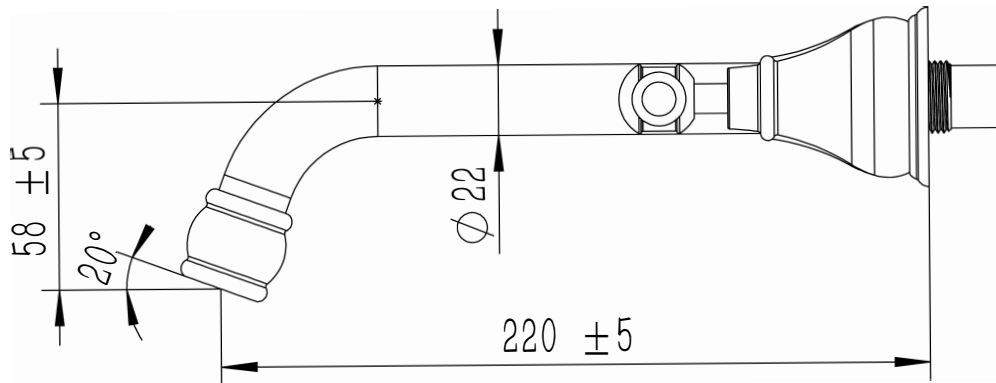

Milli

Milli Voir Wall Bath Set Lever Handle 220mm with Porcelain Handles Brushed Nickel
2265476

SPECIFICATIONS

Recommended Use	Domestic, hotel and commercial
Colour	Brushed Nickel
Material	DR Brass
Recommended Pressure Range	150 - 500 kPa
Max Continuous Working Pressure	500 kPa
Max Continuous Working Temperature	80 deg C
Suitable for Storage Tank Hot Water	Yes
Suitable for Continuous Flow Hot Water	Yes
Suitable for Gravity Feed Hot Water	No

WARRANTY

Warranty - Domestic Use	15 Years
Spare Parts & Labour	12 Months

Please refer to Warranty Page for full Terms and Conditions

Dimensions are nominal measurements only.

CLEANING RECOMMENDATIONS:

We recommend the use of soapy water or approved cleaners. This product should not be cleaned with abrasive materials. Damage caused by any improper treatment is not covered by the product warranty. Refer to Warranty Conditions

Disclaimer: Products in this specification manual must by regulation be installed by licensed and registered trade people. The manufacturer/distributor reserves the right to vary specifications or delete models from their range without prior notification. Dimensions are nominal measurements only. Dimensions and set-outs listed are correct at time of publication however the manufacturer/distributor takes no responsibility for printing errors.

Published 01/06/2020

To see the complete Milli range go to www.reece.com.au