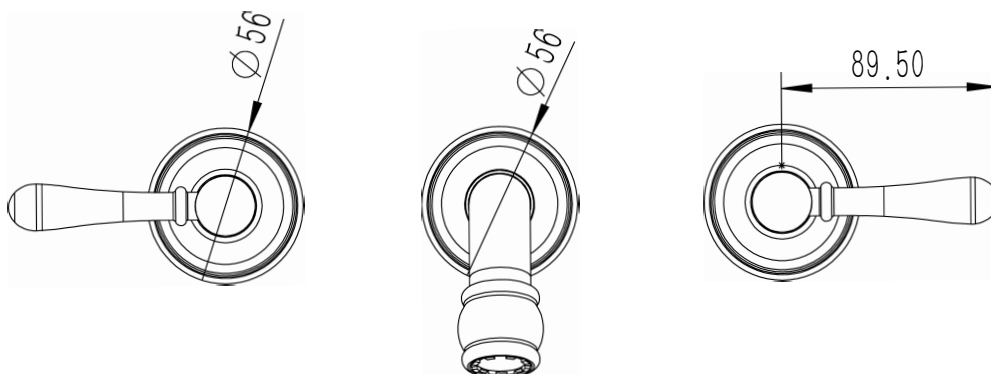

Milli

Milli Voir Wall Bath Set Lever Handle 220mm with Porcelain Handles Brushed Nickel
2265476

SPECIFICATIONS

Recommended Use	Domestic, hotel and commercial
Colour	Brushed Nickel
Material	DR Brass
Recommended Pressure Range	150 - 500 kPa
Max Continuous Working Pressure	500 kPa
Max Continuous Working Temperature	80 deg C
Suitable for Storage Tank Hot Water	Yes
Suitable for Continuous Flow Hot Water	Yes
Suitable for Gravity Feed Hot Water	No

WARRANTY

Warranty - Domestic Use	15 Years
Spare Parts & Labour	12 Months

Please refer to Warranty Page for full Terms and Conditions

Dimensions are nominal measurements only.

CLEANING RECOMMENDATIONS:

We recommend the use of soapy water or approved cleaners. This product should not be cleaned with abrasive materials. Damage caused by any improper treatment is not covered by the product warranty. Refer to Warranty Conditions

Disclaimer: Products in this specification manual must by regulation be installed by licensed and registered trade people. The manufacturer/distributor reserves the right to vary specifications or delete models from their range without prior notification. Dimensions are nominal measurements only. Dimensions and set-outs listed are correct at time of publication however the manufacturer/distributor takes no responsibility for printing errors.

Published 01/06/2020

To see the complete Milli range go to www.reece.com.au