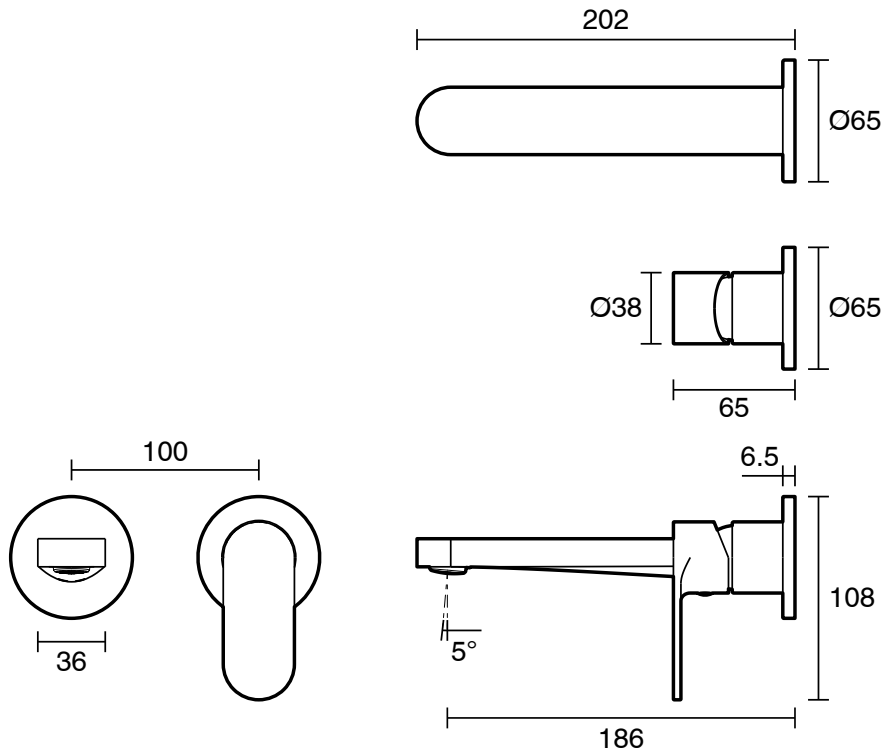

mizu

Mizu Soothe MK2 Wall Basin/Bath Mixer Set 2 Piece Kit Brushed Nickel (6 Star)

9512397

SPECIFICATIONS	
Recommended Use	Domestic;Commercial;Hotel
Colour Finish	Brushed Nickel
Primary Material	Lead Free Brass
WARRANTY	
Warranty - Domestic Use (Years)	10
Spare Parts & Labour (Years)	1
<i>Please refer to Warranty Page for full Terms and Conditions</i>	

Disclaimer: Products in this specification manual must by regulation be installed by licensed and registered trade people. The manufacturer/distributor reserves the right to vary specifications or delete models from their range without prior notification. Dimensions are nominal measurements only. Dimensions and set-outs listed are correct at time of publication however the manufacturer/distributor takes no responsibility for printing errors.