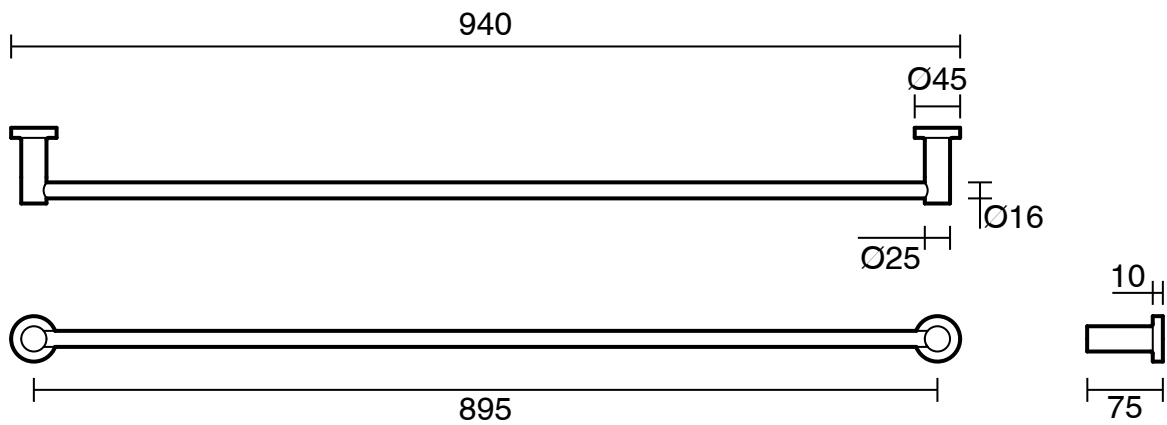

SUSSEX

Sussex Scala Single Towel Rail 900mm LUX PVD Brushed Platinum Gold

2268338

SPECIFICATIONS	
Recommended Use	Residential;Commercial
Colour Finish	Brushed Platinum Gold
Primary Material	Brass
WARRANTY	
Residential Use (Years)	40
Commercial Use (Years)	10
<i>Please refer to Sussex Warranty page for full Terms and Conditions</i>	