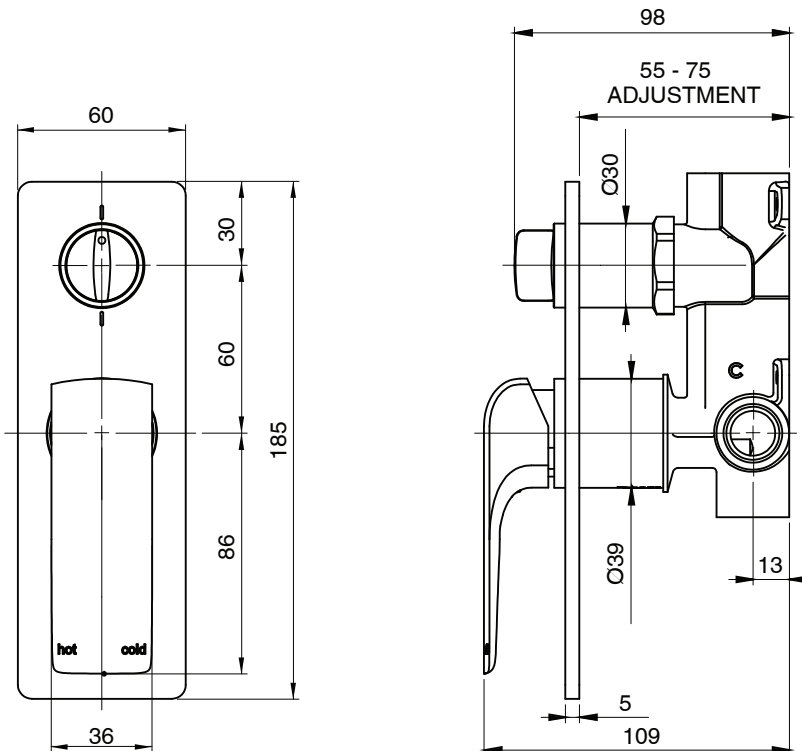

Milli Glance Shower / Bath Mixer Tap with Diverter Brushed Nickel

2285969

SPECIFICATIONS

Recommended Use	Domestic, Hotel & Commercial
Colour	Brushed Nickel
Finish	Brushed
Material	DR Brass
Recommended Pressure Range	150 - 500 kPa
Maximum Continuous Working Temperature	75 deg C
Suitable for Storage Tank Hot Water	Yes
Suitable for Continuous Flow Hot Water	Yes
Suitable for Gravity Feed Hot Water	No

WARRANTY

Warranty - Domestic Use	15 Years
Spare Parts & Labour	12 Months

Please refer to Warranty Page for full Terms and Conditions

Dimensions are nominal measurements only.

CLEANING RECOMMENDATIONS:

We recommend the use of soapy water or approved cleaners. This product should not be cleaned with abrasive materials. Damage caused by any improper treatment is not covered by the product warranty. Refer to Warranty Conditions

Disclaimer: Products in this specification manual must by regulation be installed by licensed and registered trade people. The manufacturer/distributor reserves the right to vary specifications or delete models from their range without prior notification. Dimensions are nominal measurements only. Dimensions and set-outs listed are correct at time of publication however the manufacturer/distributor takes no responsibility for printing errors.

Published 13/07/2022

To see the complete Milli range go to www.reece.com.au