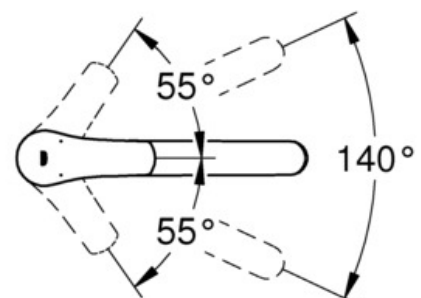

Adjustable Flow Rate Limiter
Swivel Cast Spout
Swivel area 140°

Mousseur (Aerator) with coin slot for tool free replacement

Flexible Connection Hoses

Integrated Temperature Limiter

32mm

*19 332

1

2

- Flow rate at 300 kPa flow pressure approx. 7 L/min
- Temperature
Hot water inlet: (maximum) 70 °C
Recommended: (energy saving) 60 °C
Thermal disinfection possible
- Water connection cold - right hot - left
- Max. clamping length max. 60mm