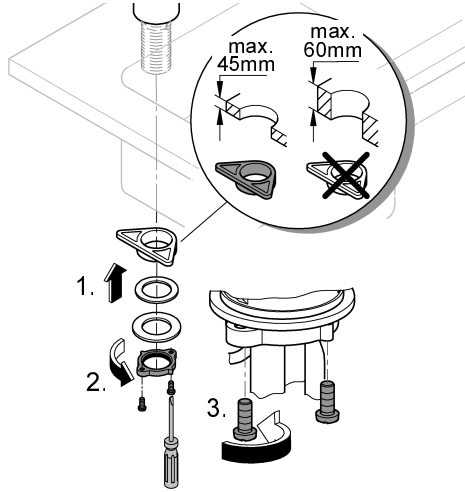

Adjustable Flow Rate Limiter
Swivel Cast Spout
Swivel area 140°

Mousseur (Aerator) with coin slot for tool free replacement

Flexible Connection Hoses

Integrated Temperature Limiter

32mm

*19 332

1

2

Installation and connection, see Fig. [1] - [7].

Refer to the dimensional drawing.

The cold-water supply must be connected on the right and the hot-water supply on the left.

Note: If the support plate is omitted, the clamping length can be increased by 15mm, see Fig. [2].