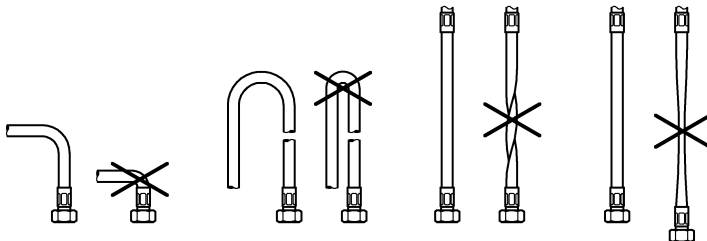

EUROSMART NEW
SINK MIXER
MODEL #32534003

Pure Freude
an Wasser

GROHE

Product Specifications

Product Description:

Eurosmart
Single-Lever Sink Mixer

Low Spout
Single Hole Installation

GROHE Starlight® Chrome finish
GROHE SilkMove® mm Ceramic Cartridge
GROHE ZERO® Inner waterway - Lead and nickel free

Adjustable Flow Rate Limiter
Swivel Cast Spout
Swivel area 140°

Mousseur (Aerator) with coin slot for tool free replacement

Flexible Connection Hoses

Integrated Temperature Limiter

32mm

*19 332

1

2