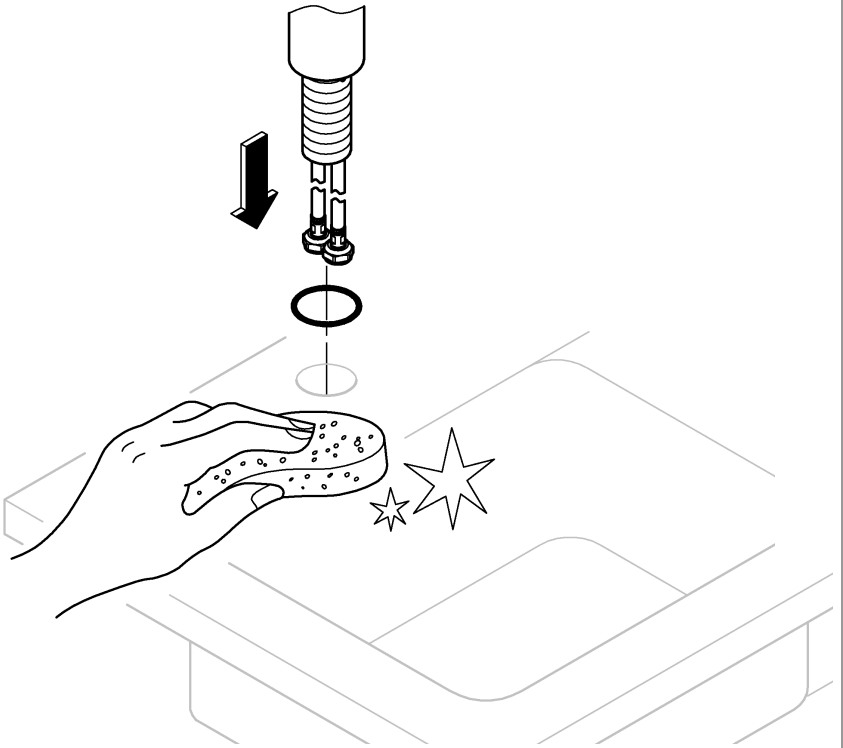

Adjustable Flow Rate Limiter
Swivel Cast Spout
Swivel area 140°

Mousseur (Aerator) with coin slot for tool free replacement

Flexible Connection Hoses

Integrated Temperature Limiter

32mm

*19 332

1

2