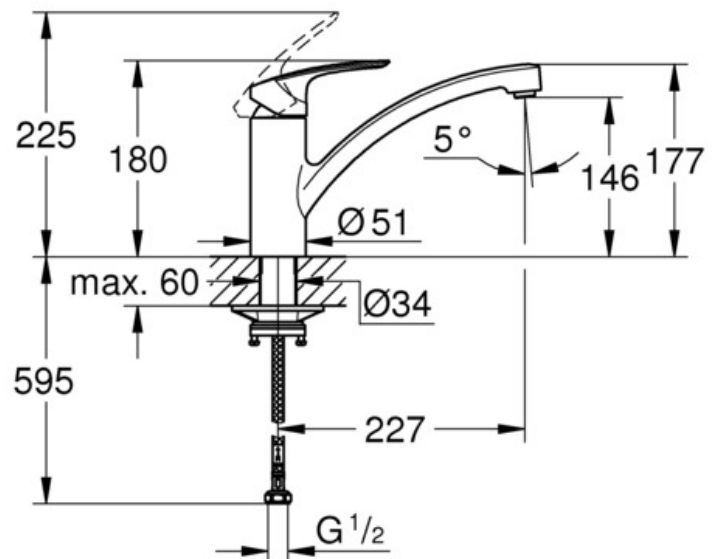

EUROSMART NEW
SINK MIXER
MODEL #32534003

Pure Freude
an Wasser

GROHE

Product Specifications

Product Description:

Eurosmart
Single-Lever Sink Mixer

Low Spout
Single Hole Installation

GROHE Starlight® Chrome finish
GROHE SilkMove® mm Ceramic Cartridge
GROHE ZERO® Inner waterway - Lead and nickel free

Adjustable Flow Rate Limiter
Swivel Cast Spout
Swivel area 140°

Mousseur (Aerator) with coin slot for tool free replacement

Flexible Connection Hoses

Integrated Temperature Limiter

32mm

*19 332

1

2

- Flow rate at 300 kPa flow pressure approx. 7 L/min
- Temperature
Hot water inlet: (maximum) 70 °C
Recommended: (energy saving) 60 °C
Thermal disinfection possible
- Water connection cold - right hot - left
- Max. clamping length max. 60mm

Installation and connection, see Fig. [1] - [7].

Refer to the dimensional drawing.

The cold-water supply must be connected on the right and the hot-water supply on the left.

Note: If the support plate is omitted, the clamping length can be increased by 15mm, see Fig. [2].