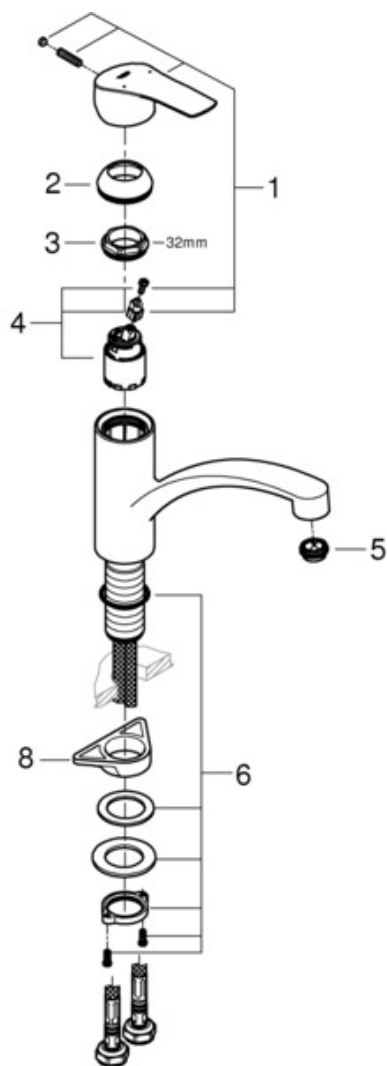

Installation and connection, see Fig. [1] - [7].

Refer to the dimensional drawing.

The cold-water supply must be connected on the right and the hot-water supply on the left.

Note: If the support plate is omitted, the clamping length can be increased by 15mm, see Fig. [2].

Replacement parts (* = special accessories).

Care

For directions on the care of this fitting, refer to the accompanying Care Instructions.

Open cold and hot water supply and check connections for leakage!

Care

For directions on the care of this fitting, please refer to be accompanying care instructions.

EUROSMART NEW
SINK MIXER
MODEL #32534003

Pure Freude
an Wasser

Spare Parts

| Pos.-nr. | Product Description | Order-nr. | Units per package |
|----------|--------------------------------|-----------|-------------------|
| 1 | Lever | 48530000 | 1 |
| 2 | Cap | 46492000 | 1 |
| 3 | Screw ring | 46815000 | 1 |
| 4 | Cartridge | 46374000 | 1 |
| 5 | Flow straightener | 48265000 | 1 |
| 6 | Shank fastening assembly | 48384000 | 1 |
| 7 | Socket wrench - optional extra | 19332000 | 1 |