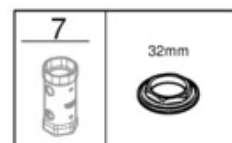

Care

For directions on the care of this fitting, please refer to be accompanying care instructions.

EUROSMART NEW
SINK MIXER
MODEL #32534003

Pure Freude
an Wasser

Spare Parts

| Pos.-nr. | Product Description | Order-nr. | Units per package |
|----------|--------------------------------|-----------|-------------------|
| 1 | Lever | 48530000 | 1 |
| 2 | Cap | 46492000 | 1 |
| 3 | Screw ring | 46815000 | 1 |
| 4 | Cartridge | 46374000 | 1 |
| 5 | Flow straightener | 48265000 | 1 |
| 6 | Shank fastening assembly | 48384000 | 1 |
| 7 | Socket wrench - optional extra | 19332000 | 1 |