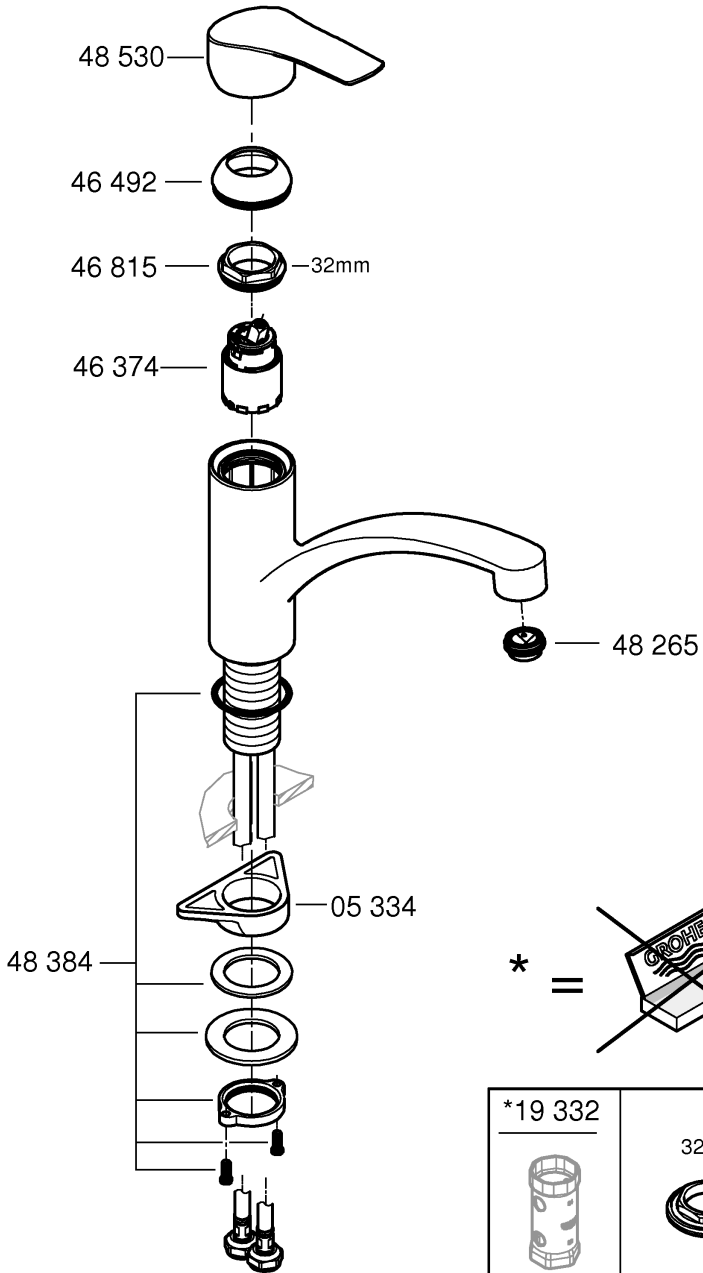

Installation and connection, see Fig. [1] - [7].

Refer to the dimensional drawing.

The cold-water supply must be connected on the right and the hot-water supply on the left.

Note: If the support plate is omitted, the clamping length can be increased by 15mm, see Fig. [2].

Shut off cold and hot water supply!
Replacing the cartridge.

Assemble in reverse order.

Observe the correct installation position!

Make sure that the cartridge seals engage in the grooves on the housing. Screw in and tighten screwing.

Replacement parts (* = special accessories).

Care

For directions on the care of this fitting, refer to the accompanying Care Instructions.

Open cold and hot water supply and check connections for leakage!

Care

For directions on the care of this fitting, please refer to be accompanying care instructions.

EUROSMART NEW
SINK MIXER
MODEL #32534003

Pure Freude
an Wasser

Spare Parts

| Pos.-nr. | Product Description | Order-nr. | Units per package |
|----------|--------------------------------|-----------|-------------------|
| 1 | Lever | 48530000 | 1 |
| 2 | Cap | 46492000 | 1 |
| 3 | Screw ring | 46815000 | 1 |
| 4 | Cartridge | 46374000 | 1 |
| 5 | Flow straightener | 48265000 | 1 |
| 6 | Shank fastening assembly | 48384000 | 1 |
| 7 | Socket wrench - optional extra | 19332000 | 1 |