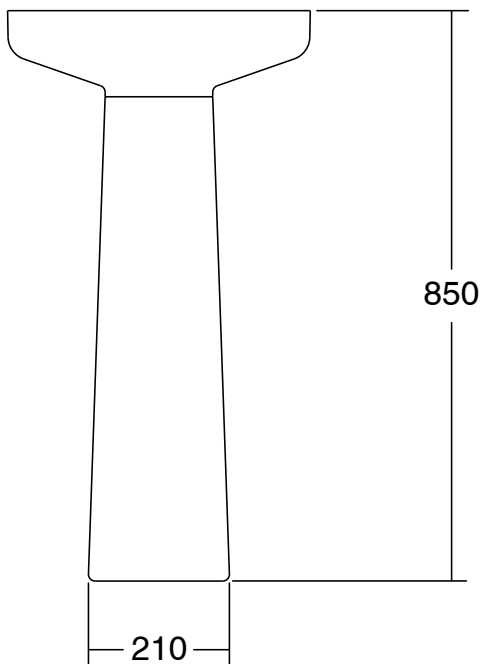

Venice 450 Basin and Pedestal Solid Surface Softskin Gentian Blue

1862148

SPECIFICATIONS

Recommended Use	Domestic, Hotel & Commercial
Material	Solid surface
Basin Colour	Gentian Blue Softskin with White Interior
Bowl Capacity	10 ltr
Weight	15 kg
Taphole Configuration	No Taphole
Overflow Configuration	No Overflow
Plug & Waste	Included
Tapware	Sold Separately

WARRANTY

Warranty - Domestic Use	15 Years
Spare Parts & Labour	12 Months

Please refer to Warranty Page for full Terms and Conditions

Dimensions are nominal measurements only.

CLEANING RECOMMENDATIONS:

We recommend the use of soapy water or approved cleaners. This product should not be cleaned with abrasive materials. Damage caused by any improper treatment is not covered by the product warranty. Refer to Warranty Conditions

Disclaimer: Products in this specification manual must by regulation be installed by licensed and registered trade people. The manufacturer/distributor reserves the right to vary specifications or delete models from their range without prior notification. Dimensions are nominal measurements only. Dimensions and set-outs listed are correct at time of publication however the manufacturer/distributor takes no responsibility for printing errors.

Published 01/10/2020

To see the complete Omvivo range go to www.reece.com.au