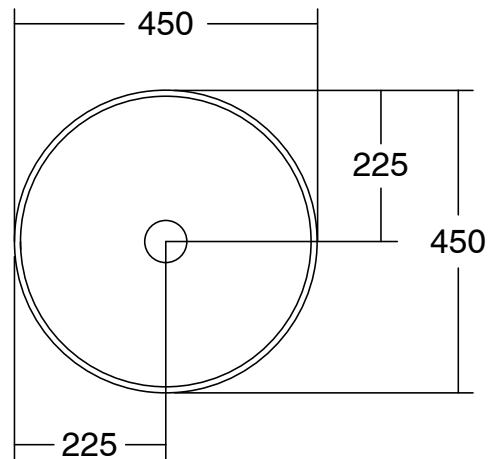

Venice 450 Basin and Pedestal Solid Surface Softskin Gentian Blue

1862148

SPECIFICATIONS

Recommended Use	Domestic, Hotel & Commercial
Material	Solid surface
Basin Colour	Gentian Blue Softskin with White Interior
Bowl Capacity	10 ltr
Weight	15 kg
Taphole Configuration	No Taphole
Overflow Configuration	No Overflow
Plug & Waste	Included
Tapware	Sold Separately

WARRANTY

Warranty - Domestic Use	15 Years
Spare Parts & Labour	12 Months

Please refer to Warranty Page for full Terms and Conditions

Dimensions are nominal measurements only.

CLEANING RECOMMENDATIONS:

We recommend the use of soapy water or approved cleaners. This product should not be cleaned with abrasive materials. Damage caused by any improper treatment is not covered by the product warranty. Refer to Warranty Conditions

Disclaimer: Products in this specification manual must by regulation be installed by licensed and registered trade people. The manufacturer/distributor reserves the right to vary specifications or delete models from their range without prior notification. Dimensions are nominal measurements only. Dimensions and set-outs listed are correct at time of publication however the manufacturer/distributor takes no responsibility for printing errors.

Published 01/10/2020

To see the complete Omvivo range go to www.reece.com.au