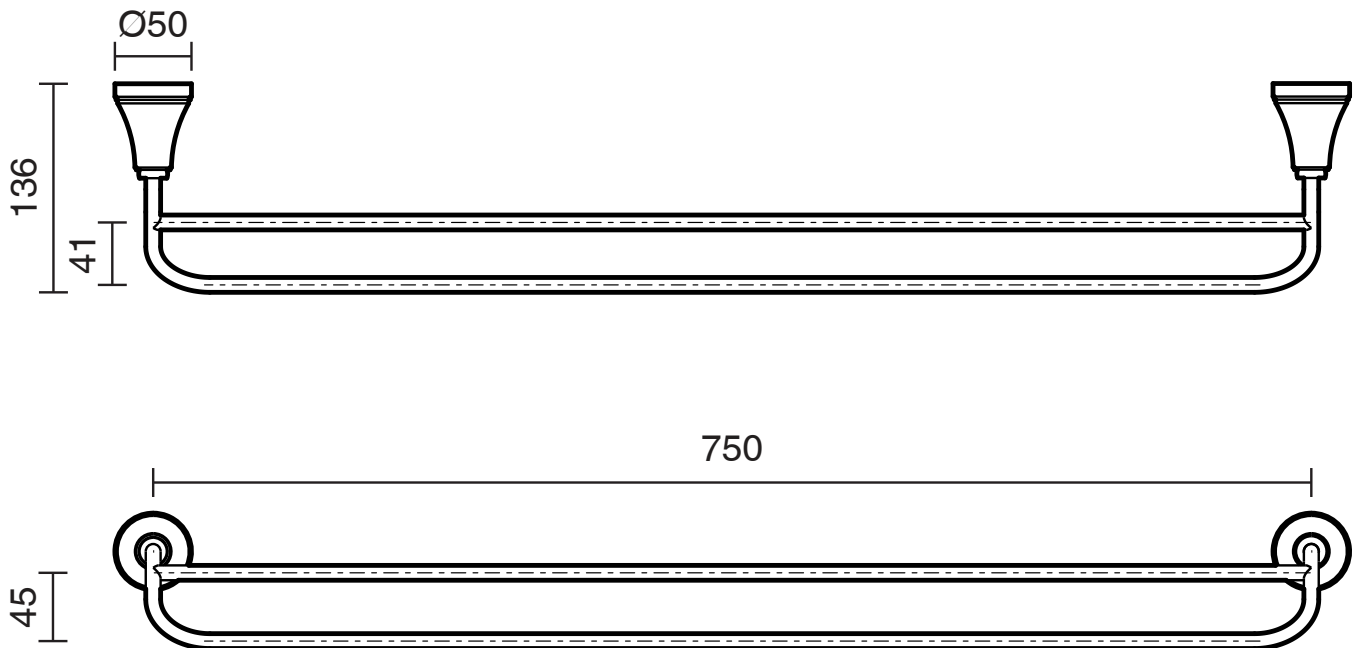

KADO

Kado Era Double Towel Rail 750mm Brushed Nickel

9512115

SPECIFICATIONS

Recommended Use	Domestic, Hotel & Commercial
Colour	Brushed Nickel
Material	Zinc/Steel

WARRANTY

Replacement Only - Domestic Use	10 Years
Parts Replacement Only	12 Months

Please refer to Warranty Page for full Terms and Conditions

Dimensions are nominal measurements only.

CLEANING RECOMMENDATIONS:

We recommend the use of soapy water or approved cleaners. This product should not be cleaned with abrasive materials. Damage caused by any improper treatment is not covered by the product warranty. Refer to Warranty Conditions

Disclaimer: Products in this specification manual must by regulation be installed by licensed and registered trade people. The manufacturer/distributor reserves the right to vary specifications or delete models from their range without prior notification. Dimensions are nominal measurements only. Dimensions and set-outs listed are correct at time of publication however the manufacturer/distributor takes no responsibility for printing errors.

Published 12/10/2023

To see the complete Kado range go to
www.reece.com.au