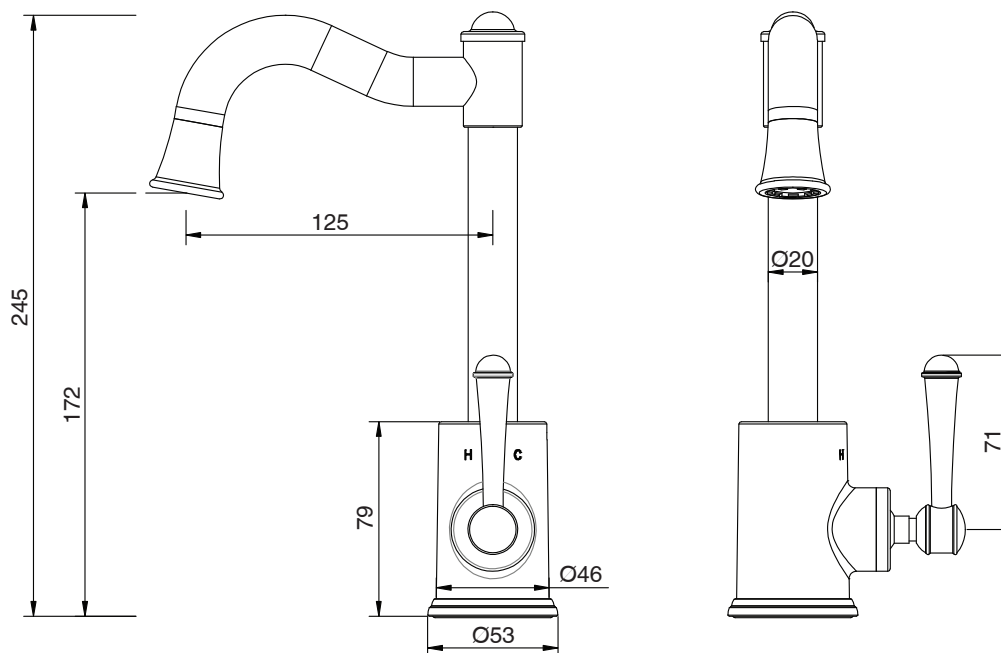

Posh Canterbury English Basin Mixer Tap Matte Black (4 Star)

9509460

SPECIFICATIONS	
Recommended Use	Domestic;Hotel;Commercial
Colour Finish	Matte Black
Primary Material	DR Brass
Recommended Pressure Range	150 - 500 kPa as per AS3500
Max Continuous Working Temperature (deg C)	80
Min Continuous Working Temperature (deg C)	5
Hot Water Unit Suitability	Storage Tank;Continuous Flow
WARRANTY	
Warranty - Domestic Use (Years)	10
Spare Parts & Labour (Years)	1
<i>Please refer to Warranty Page for full Terms and Conditions</i>	

Disclaimer: Products in this specification manual must by regulation be installed by licensed and registered trade people. The manufacturer/distributor reserves the right to vary specifications or delete models from their range without prior notification. Dimensions are nominal measurements only. Dimensions and set-outs listed are correct at time of publication however the manufacturer/distributor takes no responsibility for printing errors.