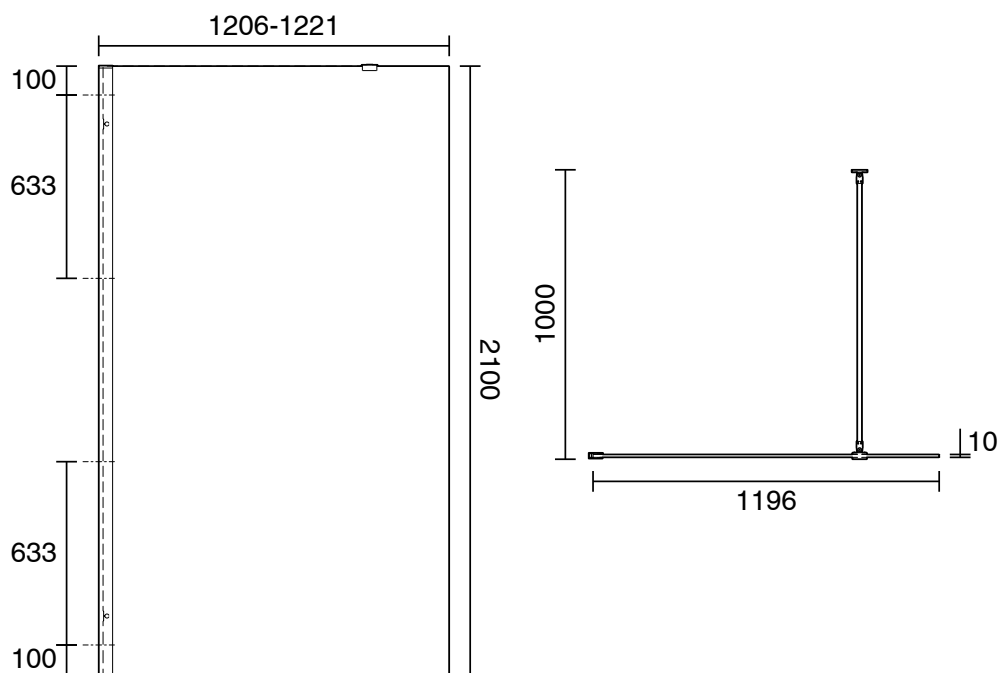

KADO

Kado Lux Frameless Rectangular Panel with Wall Channel Clear Glass 1200mm Matte Black

1710080

SPECIFICATIONS

Recommended Use	Domestic;Commercial;Hotel
Colour Finish	Clear
Primary Material	Glass
Frame Configuration	Frameless
Screen Shape	Rectangular
Screen Fixing	Channel
Screen Appearance	Clear
Mounting	Wall

WARRANTY

Warranty - Domestic Use (Years)	7
Spare Parts & Labour (Years)	1

Please refer to Warranty Page for full Terms and Conditions

Dimensions are nominal measurements only.

CLEANING RECOMMENDATIONS:

We recommend the use of soapy water or approved cleaners. This product should not be cleaned with abrasive materials. Damage caused by any improper treatment is not covered by the product warranty. Refer to Warranty Conditions

Disclaimer: Products in this specification manual must by regulation be installed by licensed and registered trade people. The manufacturer/distributor reserves the right to vary specifications or delete models from their range without prior notification. Dimensions are nominal measurements only. Dimensions and set-outs listed are correct at time of publication however the manufacturer/distributor takes no responsibility for printing errors.

Published 31/03/2025

To see the complete Kado range go to www.reece.com.au