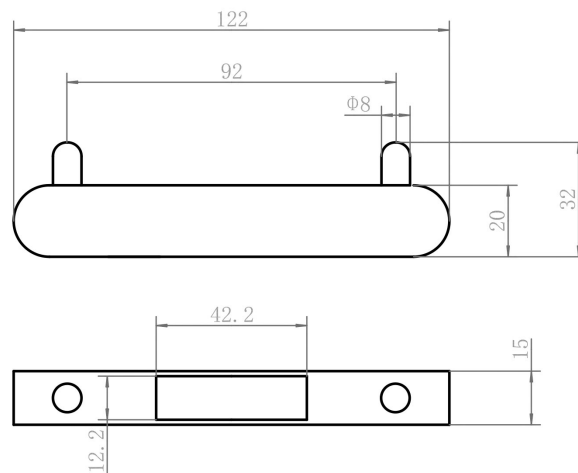

Mizu Soothe Vertical Double Robe Hook Polished Stainless Steel

2002737

SPECIFICATIONS

Recommended Use	Domestic, Hotel & Commercial
Colour	Stainless Steel
Material	Stainless Steel (304 Grade)

WARRANTY

Warranty - Domestic Use	7 Years
Spare Parts & Labour	12 Months

Please refer to Warranty Page for full Terms and Conditions

Dimensions are nominal measurements only.

CLEANING RECOMMENDATIONS:

We recommend the use of soapy water or approved cleaners. This product should not be cleaned with abrasive materials. Damage caused by any improper treatment is not covered by the product warranty. Refer to Warranty Conditions

Disclaimer: Products in this specification manual must by regulation be installed by licensed and registered trade people. The manufacturer/distributor reserves the right to vary specifications or delete models from their range without prior notification. Dimensions are nominal measurements only. Dimensions and set-outs listed are correct at time of publication however the manufacturer/distributor takes no responsibility for printing errors.

Published 24/02/2023

To see the complete Mizu range go to www.reece.com.au