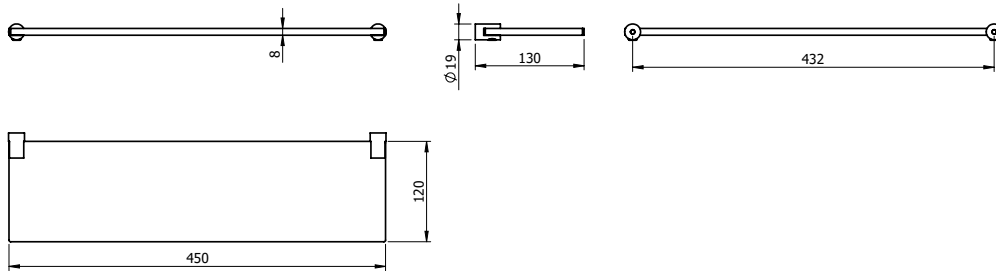

Milli Meld Edit Glass Shelf 450mm Brushed Gunmetal

2265669

SPECIFICATIONS

Recommended Use	Domestic, Hotel & Commercial
Colour	Brushed Gunmetal
Material	Brass & Glass

WARRANTY

Replacement Only - Domestic Use 15 Years

Please refer to Warranty Page for full Terms and Conditions

Dimensions are nominal measurements only.

CLEANING RECOMMENDATIONS:

We recommend the use of soapy water or approved cleaners. This product should not be cleaned with abrasive materials. Damage caused by any improper treatment is not covered by the product warranty. Refer to Warranty Conditions

Disclaimer: Products in this specification manual must by regulation be installed by licensed and registered trade people. The manufacturer/distributor reserves the right to vary specifications or delete models from their range without prior notification. Dimensions are nominal measurements only. Dimensions and set-outs listed are correct at time of publication however the manufacturer/distributor takes no responsibility for printing errors.

Published 25/03/2022

To see the complete Milli range go to
www.reece.com.au