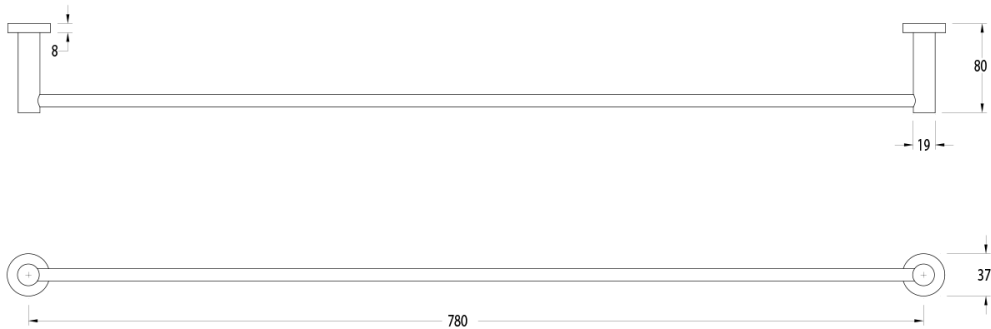

Milli Mood Edit Single Towel Rail 780mm Chrome

2263302

SPECIFICATIONS

Recommended Use	Domestic, Hotel & Commercial
Colour	Chrome
Material	DR Brass

WARRANTY

Replacement Only - Domestic Use 15 Years

Please refer to Warranty Page for full Terms and Conditions

Dimensions are nominal measurements only.

CLEANING RECOMMENDATIONS:

We recommend the use of soapy water or approved cleaners. This product should not be cleaned with abrasive materials. Damage caused by any improper treatment is not covered by the product warranty. Refer to Warranty Conditions

Disclaimer: Products in this specification manual must by regulation be installed by licensed and registered trade people. The manufacturer/distributor reserves the right to vary specifications or delete models from their range without prior notification. Dimensions are nominal measurements only. Dimensions and set-outs listed are correct at time of publication however the manufacturer/distributor takes no responsibility for printing errors.

Published 28/03/2022

To see the complete Milli range go to
www.reece.com.au