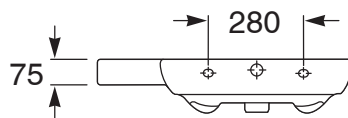

Roca Meridian Wall Basin & Fixing Kit Right Hand Bowl with Overflow 750mm 1 Taphole White

9503493

SPECIFICATIONS

Recommended Use	Domestic, Hotel & Commercial
Material	Ceramic
Basin Colour	White
Bowl Capacity	5.5 ltr
Weight	17.9 kg
Fixing	Bolted to wall using fixing bolts (supplied)
Taphole Configuration	1 Taphole
Overflow Configuration	Overflow
Plug & Waste	Sold Separately

WARRANTY

Warranty - Domestic Use	15 Years
Spare Parts & Labour	12 Months

Please refer to Warranty Page for full Terms and Conditions

Dimensions are nominal measurements only.

CLEANING RECOMMENDATIONS:

We recommend the use of soapy water or approved cleaners. This product should not be cleaned with abrasive materials. Damage caused by any improper treatment is not covered by the product warranty. Refer to Warranty Conditions

Disclaimer: Products in this specification manual must by regulation be installed by licensed and registered trade people. The manufacturer/distributor reserves the right to vary specifications or delete models from their range without prior notification. Dimensions are nominal measurements only. Dimensions and set-outs listed are correct at time of publication however the manufacturer/distributor takes no responsibility for printing errors.

Published 22/05/2023

To see the complete Roca range go to
www.reece.com.au