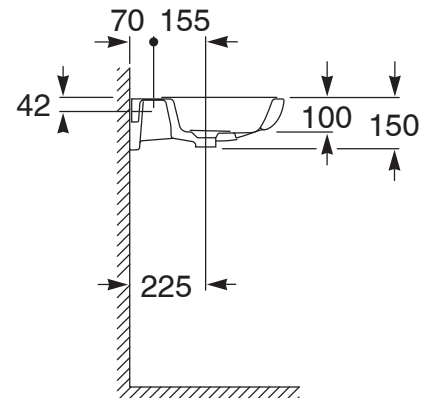

Roca Meridian Wall Basin & Fixing Kit Right Hand Bowl with Overflow 750mm 1 Taphole White

9503493

SPECIFICATIONS

Recommended Use	Domestic, Hotel & Commercial
Material	Ceramic
Basin Colour	White
Bowl Capacity	5.5 ltr
Weight	17.9 kg
Fixing	Bolted to wall using fixing bolts (supplied)
Taphole Configuration	1 Taphole
Overflow Configuration	Overflow
Plug & Waste	Sold Separately

WARRANTY

Warranty - Domestic Use	15 Years
Spare Parts & Labour	12 Months

Please refer to Warranty Page for full Terms and Conditions

Dimensions are nominal measurements only.

CLEANING RECOMMENDATIONS:

We recommend the use of soapy water or approved cleaners. This product should not be cleaned with abrasive materials. Damage caused by any improper treatment is not covered by the product warranty. Refer to Warranty Conditions

Disclaimer: Products in this specification manual must by regulation be installed by licensed and registered trade people. The manufacturer/distributor reserves the right to vary specifications or delete models from their range without prior notification. Dimensions are nominal measurements only. Dimensions and set-outs listed are correct at time of publication however the manufacturer/distributor takes no responsibility for printing errors.

Published 22/05/2023

To see the complete Roca range go to
www.reece.com.au