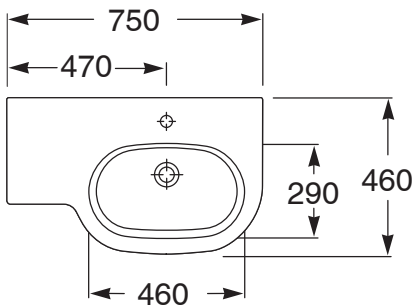

Roca Meridian Wall Basin & Fixing Kit Right Hand Bowl with Overflow 750mm 1 Taphole White

9503493

SPECIFICATIONS

Recommended Use	Domestic, Hotel & Commercial
Material	Ceramic
Basin Colour	White
Bowl Capacity	5.5 ltr
Weight	17.9 kg
Fixing	Bolted to wall using fixing bolts (supplied)
Taphole Configuration	1 Taphole
Overflow Configuration	Overflow
Plug & Waste	Sold Separately

WARRANTY

Warranty - Domestic Use	15 Years
Spare Parts & Labour	12 Months

Please refer to Warranty Page for full Terms and Conditions

Dimensions are nominal measurements only.

CLEANING RECOMMENDATIONS:

We recommend the use of soapy water or approved cleaners. This product should not be cleaned with abrasive materials. Damage caused by any improper treatment is not covered by the product warranty. Refer to Warranty Conditions

Disclaimer: Products in this specification manual must by regulation be installed by licensed and registered trade people. The manufacturer/distributor reserves the right to vary specifications or delete models from their range without prior notification. Dimensions are nominal measurements only. Dimensions and set-outs listed are correct at time of publication however the manufacturer/distributor takes no responsibility for printing errors.

Published 22/05/2023

To see the complete Roca range go to
www.reece.com.au