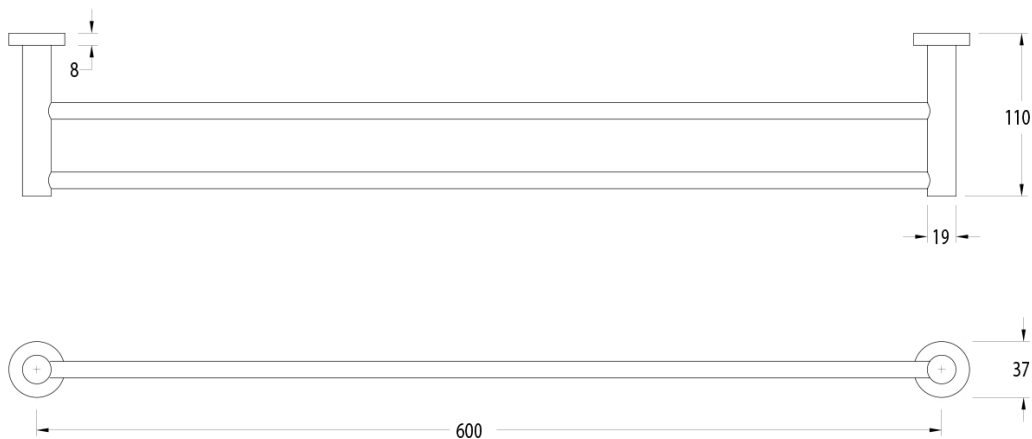

SUSSEX

Sussex Pure Double Towel Rail 600mm PVD Brushed Gold

9510921

SPECIFICATIONS

Recommended Use	Residential;Commercial
Colour Finish	Brushed Gold
Primary Material	DR Brass

WARRANTY

Residential Use (Years)	40
Commercial Use (Years)	10

Please refer to Sussex Warranty page for full Terms and Conditions

Dimensions are nominal measurements only.

CLEANING RECOMMENDATIONS:

We recommend the use of soapy water or approved cleaners. This product should not be cleaned with abrasive materials. Damage caused by any improper treatment is not covered by the product warranty. Refer to Warranty Conditions

Disclaimer: Products in this specification manual must by regulation be installed by licensed and registered trade people. The manufacturer/distributor reserves the right to vary specifications or delete models from their range without prior notification. Dimensions are nominal measurements only. Dimensions and set-outs listed are correct at time of publication however the manufacturer/distributor takes no responsibility for printing errors.

Published 01/04/2026

To see the complete Sussex range go to www.reece.com.au