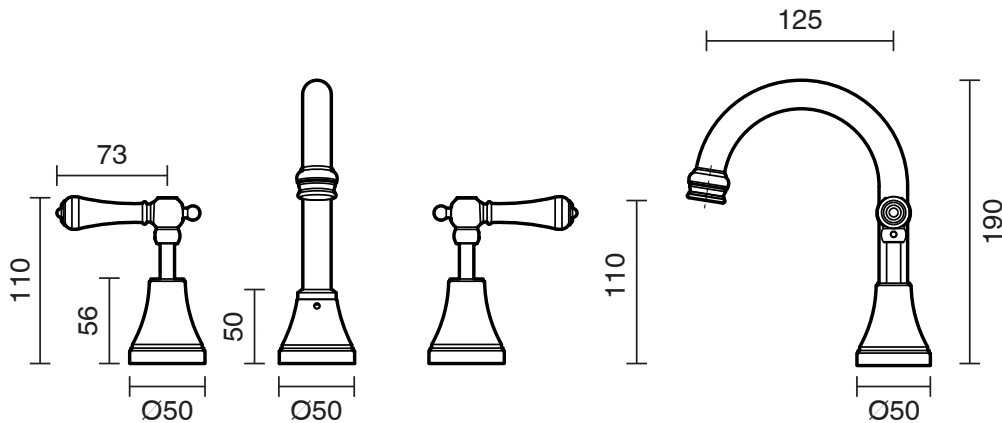

## Kado Era Basin Set Swivel Lever Porcelain Handle Chrome (5 Star)

9507754

SPECIFICATIONS	
Recommended Use	Domestic, Hotel & Commercial
Colour	Chrome with Porcelain Handles
Finish	Polished
Material	DR Brass
Recommended Pressure Range	150 - 500 kPa
Maximum Continuous Working Temperature	80 deg C
Suitable for Storage Tank Hot Water	Yes
Suitable for Continuous Flow Hot Water	Yes
Suitable for Gravity Feed Hot Water	No
WARRANTY	
Warranty - Domestic Use	10 Years
Spare Parts & Labour	12 Months
<i>Please refer to Warranty Page for full Terms and Conditions</i>	

Dimensions are nominal measurements only.