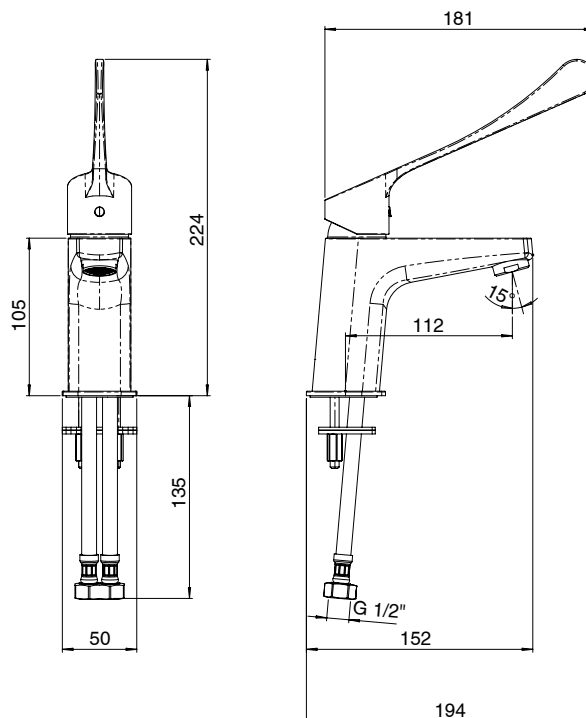

Posh Solus MK3 Basin Mixer Tap with Extended Lever 200mm Matte Black (4 Star)

9511879

SPECIFICATIONS

Recommended Use	Domestic, Hotel & Commercial
Colour	Matte Black
Finish	Matte
Material	DR Brass
Recommended Pressure Range	150 - 500 kPa
Maximum Continuous Working Temperature	65 deg C
Suitable for Storage Tank Hot Water	Yes
Suitable for Continuous Flow Hot Water	Yes
Suitable for Gravity Feed Hot Water	No

WARRANTY

Warranty - Domestic Use	10 Years
Spare Parts & Labour	12 Months

Please refer to Warranty Page for full Terms and Conditions

Dimensions are nominal measurements only.

CLEANING RECOMMENDATIONS:

We recommend the use of soapy water or approved cleaners. This product should not be cleaned with abrasive materials. Damage caused by any improper treatment is not covered by the product warranty. Refer to Warranty Conditions

Disclaimer: Products in this specification manual must by regulation be installed by licensed and registered trade people. The manufacturer/distributor reserves the right to vary specifications or delete models from their range without prior notification. Dimensions are nominal measurements only. Dimensions and set-outs listed are correct at time of publication however the manufacturer/distributor takes no responsibility for printing errors.

Published 07/07/2022

To see the complete Posh range go to www.reece.com.au