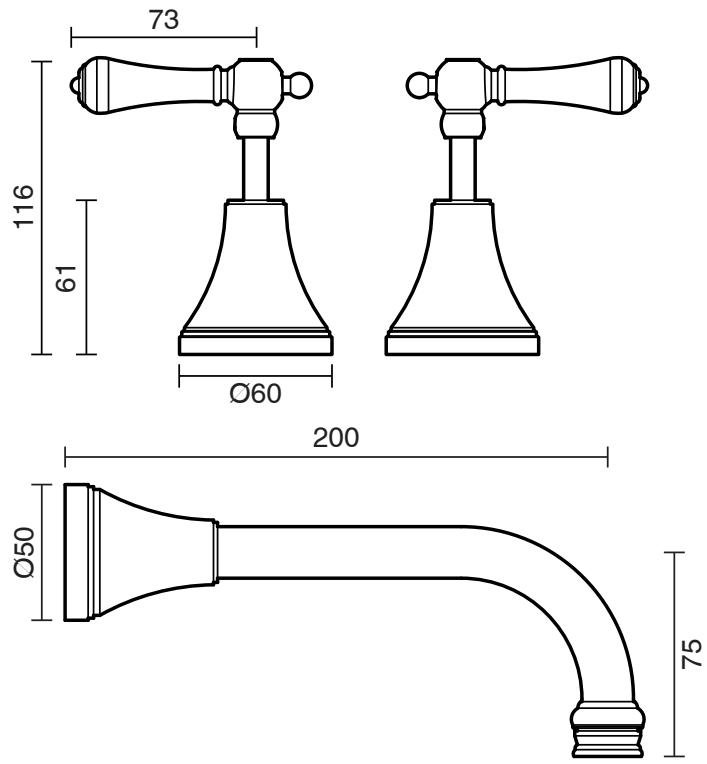

## Kado Era Wall Bath Set 200mm Lever Porcelain Handle Brass Gold

9507589

SPECIFICATIONS	
Recommended Use	Domestic, Hotel & Commercial
Colour	Brass Gold with Porcelain Handles
Finish	Polished
Material	DR Brass
Recommended Pressure Range	150 - 500 kPa
Maximum Continuous Working Temperature	80 deg C
Suitable for Storage Tank Hot Water	Yes
Suitable for Continuous Flow Hot Water	Yes
Suitable for Gravity Feed Hot Water	No
WARRANTY	
Warranty - Domestic Use	10 Years
Spare Parts & Labour	12 Months
<i>Please refer to Warranty Page for full Terms and Conditions</i>	