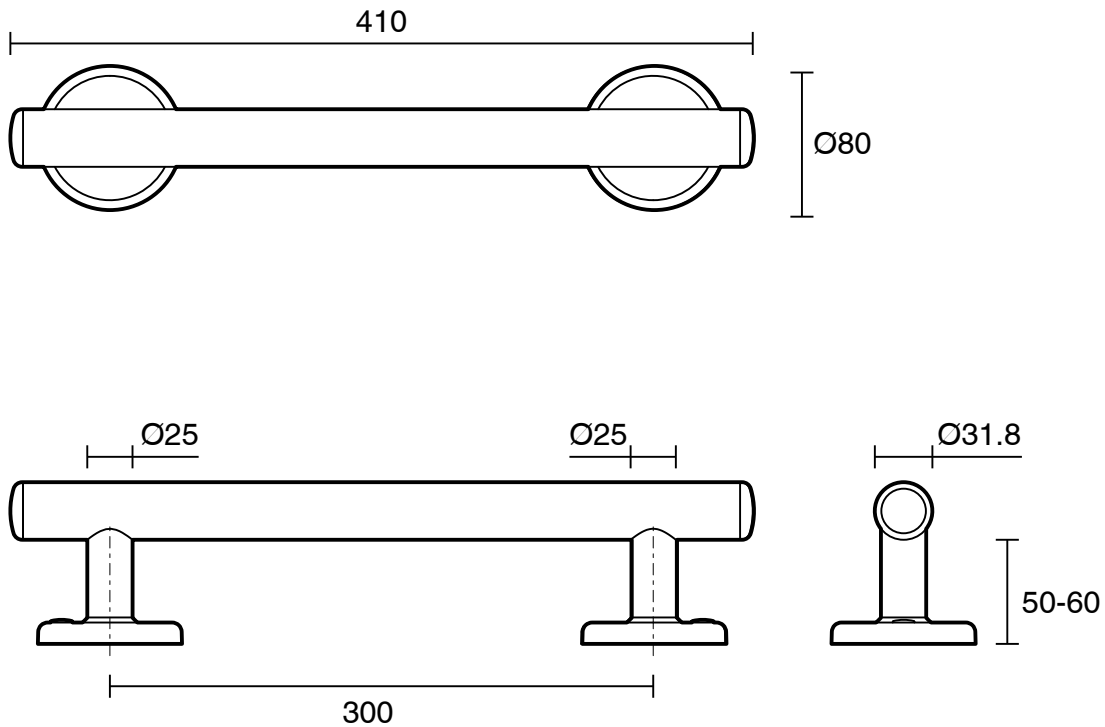

mizu

Mizu Drift 300mm Grab Rail Straight Matte Black

2266503

SPECIFICATIONS

Recommended Use	Domestic, Hotel & Commercial
Colour	Matte Black
Material	304 grade (18/8) stainless steel
Weight Capacity	113 kg
Fixings	Double

WARRANTY

Replacement Only - Domestic Use	20 Years
Parts Replacement Only	12 Months

Please refer to Warranty Page for full Terms and Conditions

Dimensions are nominal measurements only.

CLEANING RECOMMENDATIONS:

We recommend the use of soapy water or approved cleaners. This product should not be cleaned with abrasive materials. Damage caused by any improper treatment is not covered by the product warranty. Refer to Warranty Conditions

Disclaimer: Products in this specification manual must by regulation be installed by licensed and registered trade people. The manufacturer/distributor reserves the right to vary specifications or delete models from their range without prior notification. Dimensions are nominal measurements only. Dimensions and set-outs listed are correct at time of publication however the manufacturer/distributor takes no responsibility for printing errors.

Published 05/07/2024

To see the complete Mizu range go to www.reece.com.au