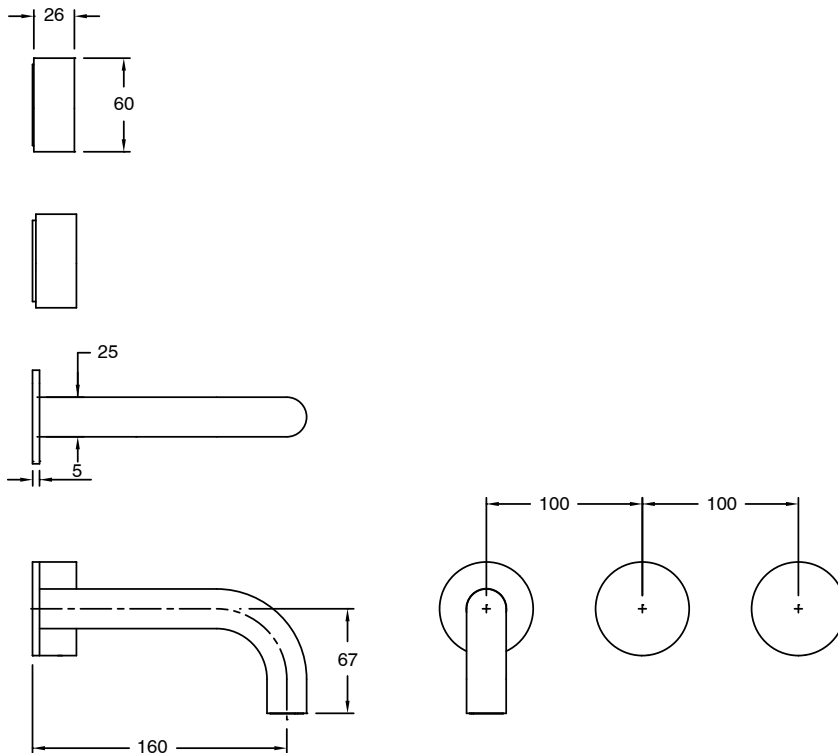

SUSSEX

**Sussex Pure Wall Bath Hostess System 160mm Right Hand with Linear Textured Handles
PVD Matte Black
9511354**

SPECIFICATIONS	
Recommended Use	Residential;Commercial
Colour Finish	Matte Black
Primary Material	DR Brass
Recommended Pressure Range	150 - 500 kPa as per AS3500
Max Continuous Working Temperature (deg C)	65
Min Continuous Working Temperature (deg C)	1
WARRANTY	
Residential Use (Years)	40
Commercial Use (Years)	10
<i>Please refer to Sussex Warranty page for full Terms and Conditions</i>	

Disclaimer: Products in this specification manual must by regulation be installed by licensed and registered trade people. The manufacturer/distributor reserves the right to vary specifications or delete models from their range without prior notification. Dimensions are nominal measurements only. Dimensions and set-outs listed are correct at time of publication however the manufacturer/distributor takes no responsibility for printing errors.