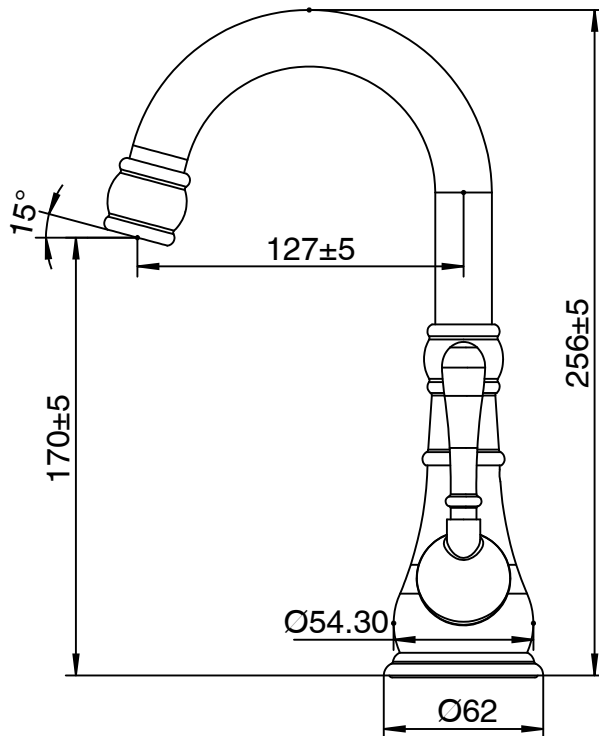

Milli

Milli Voir Gooseneck Basin Mixer Tap Brushed Gold (4 Star)

2266220

SPECIFICATIONS

Recommended Use	Domestic, Hotel & Commercial
Colour	Brushed Gold
Material	DR Brass
Recommended Pressure Range	150 - 500 kPa
Maximum Continuous Working Temperature	80 deg C
Suitable for Storage Tank Hot Water	Yes
Suitable for Continuous Flow Hot Water	Yes
Suitable for Gravity Feed Hot Water	No

WARRANTY

Warranty - Domestic Use	15 Years
Spare Parts & Labour	12 Months

Please refer to Warranty Page for full Terms and Conditions

Dimensions are nominal measurements only.

CLEANING RECOMMENDATIONS:

We recommend the use of soapy water or approved cleaners. This product should not be cleaned with abrasive materials. Damage caused by any improper treatment is not covered by the product warranty. Refer to Warranty Conditions

Disclaimer: Products in this specification manual must by regulation be installed by licensed and registered trade people. The manufacturer/distributor reserves the right to vary specifications or delete models from their range without prior notification. Dimensions are nominal measurements only. Dimensions and set-outs listed are correct at time of publication however the manufacturer/distributor takes no responsibility for printing errors.

Published 12/10/2023

To see the complete Milli range go to www.reece.com.au