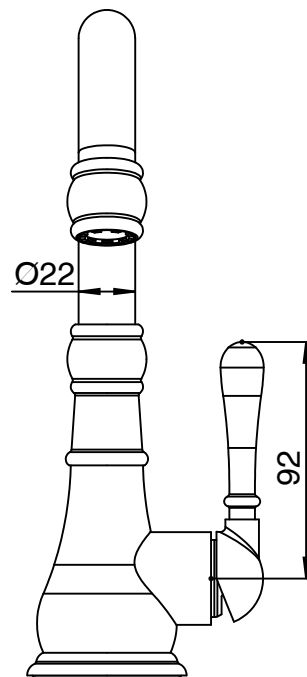

Milli

Milli Voir Gooseneck Basin Mixer Tap Brushed Gold (4 Star)

2266220

SPECIFICATIONS

Recommended Use	Domestic, Hotel & Commercial
Colour	Brushed Gold
Material	DR Brass
Recommended Pressure Range	150 - 500 kPa
Maximum Continuous Working Temperature	80 deg C
Suitable for Storage Tank Hot Water	Yes
Suitable for Continuous Flow Hot Water	Yes
Suitable for Gravity Feed Hot Water	No

WARRANTY

Warranty - Domestic Use	15 Years
Spare Parts & Labour	12 Months

Please refer to Warranty Page for full Terms and Conditions

Dimensions are nominal measurements only.

CLEANING RECOMMENDATIONS:

We recommend the use of soapy water or approved cleaners. This product should not be cleaned with abrasive materials. Damage caused by any improper treatment is not covered by the product warranty. Refer to Warranty Conditions

Disclaimer: Products in this specification manual must by regulation be installed by licensed and registered trade people. The manufacturer/distributor reserves the right to vary specifications or delete models from their range without prior notification. Dimensions are nominal measurements only. Dimensions and set-outs listed are correct at time of publication however the manufacturer/distributor takes no responsibility for printing errors.

Published 12/10/2023

To see the complete Milli range go to www.reece.com.au