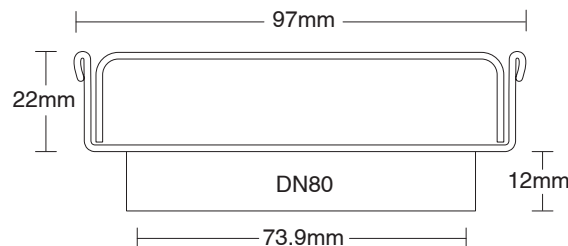

KADO

Kado Lux Oval Floor Waste 97mm DN80 Matte Black

951044

SPECIFICATIONS

Recommended Use	Domestic, Hotel & Commercial
Material	Stainless Steel (316 Grade)
Colour	Matte Black
Finish	Powdercoat

WARRANTY

Warranty - Domestic Use	10 Years
Spare Parts & Labour	12 Months

Please refer to Warranty Page for full Terms and Conditions

Dimensions are nominal measurements only.

CLEANING RECOMMENDATIONS:

We recommend the use of soapy water or approved cleaners. This product should not be cleaned with abrasive materials. Damage caused by any improper treatment is not covered by the product warranty. Refer to Warranty Conditions

Disclaimer: Products in this specification manual must by regulation be installed by licensed and registered trade people. The manufacturer/distributor reserves the right to vary specifications or delete models from their range without prior notification. Dimensions are nominal measurements only. Dimensions and set-outs listed are correct at time of publication however the manufacturer/distributor takes no responsibility for printing errors.

Published 27/09/2021

To see the complete Kado range go to www.reece.com.au

WaterMark
ATS 5200.040.2005
21254