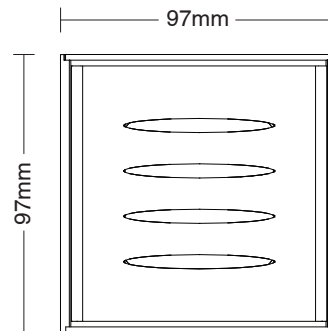

KADO

Kado Lux Oval Floor Waste 97mm DN80 Matte Black

951044

SPECIFICATIONS

Recommended Use	Domestic, Hotel & Commercial
Material	Stainless Steel (316 Grade)
Colour	Matte Black
Finish	Powdercoat

WARRANTY

Warranty - Domestic Use	10 Years
Spare Parts & Labour	12 Months

Please refer to Warranty Page for full Terms and Conditions

Dimensions are nominal measurements only.

CLEANING RECOMMENDATIONS:

We recommend the use of soapy water or approved cleaners. This product should not be cleaned with abrasive materials. Damage caused by any improper treatment is not covered by the product warranty. Refer to Warranty Conditions

Disclaimer: Products in this specification manual must by regulation be installed by licensed and registered trade people. The manufacturer/distributor reserves the right to vary specifications or delete models from their range without prior notification. Dimensions are nominal measurements only. Dimensions and set-outs listed are correct at time of publication however the manufacturer/distributor takes no responsibility for printing errors.

Published 27/09/2021

To see the complete Kado range go to www.reece.com.au

WaterMark
ATS 5200.040.2005
21254