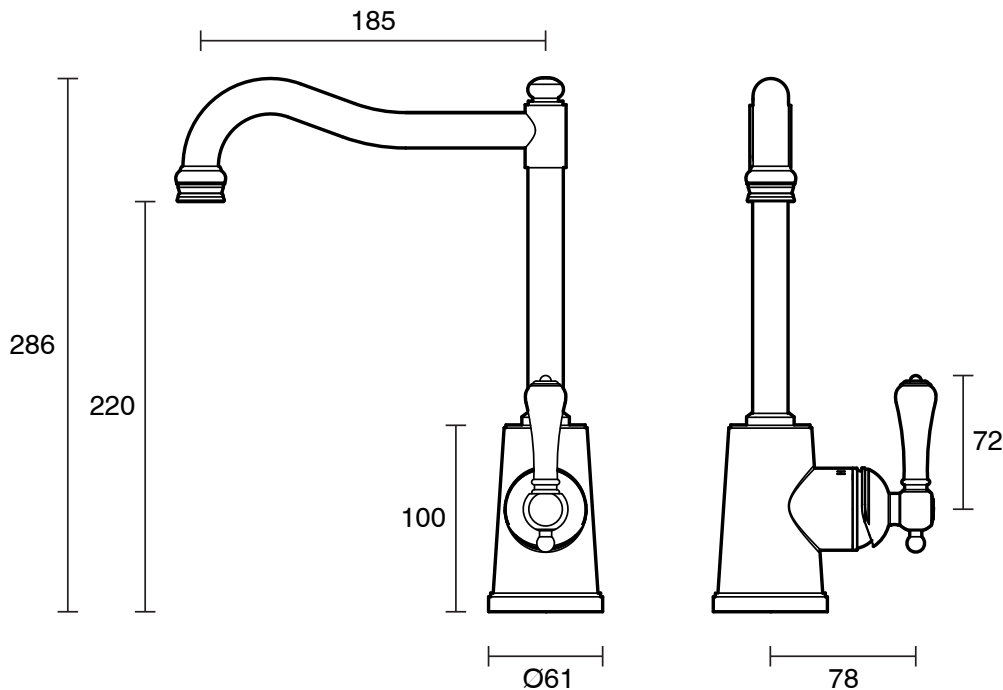

KADO

Kado Era English Sink Mixer Large Porcelain Handle Chrome (5 Star)

2263712

SPECIFICATIONS	
Recommended Use	Domestic, Hotel & Commercial
Colour	Chrome with Porcelain Handles
Finish	Polished
Material	DR Brass
Recommended Pressure Range	150 - 500 kPa
Maximum Continuous Working Temperature	80 deg C
Suitable for Storage Tank Hot Water	Yes
Suitable for Continuous Flow Hot Water	Yes
Suitable for Gravity Feed Hot Water	No
WARRANTY	
Warranty - Domestic Use	10 Years
Spare Parts & Labour	12 Months
<i>Please refer to Warranty Page for full Terms and Conditions</i>	