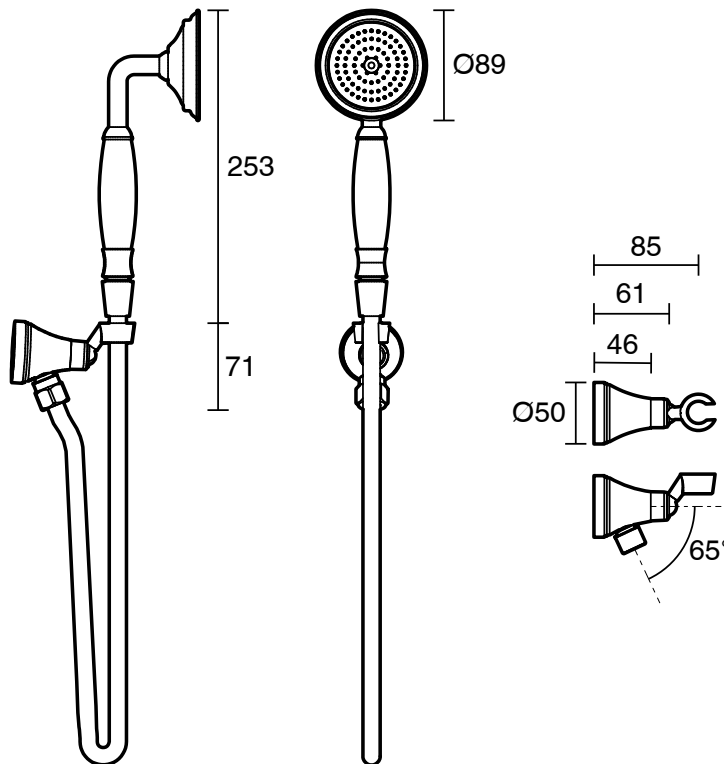

## Kado Era Handshower with Water Inlet Wall Bracket Chrome (4 Star)

4203012

SPECIFICATIONS	
Recommended Use	Domestic, Hotel & Commercial
Colour	Chrome
Finish	Polished
Material	DR Brass
Recommended Pressure Range	150 - 500 kPa
Maximum Continuous Working Temperature	80 deg C
Suitable for Storage Tank Hot Water	Yes
Suitable for Continuous Flow Hot Water	Yes
Suitable for Gravity Feed Hot Water	No
WARRANTY	
Warranty - Domestic Use	10 Years
Spare Parts & Labour	12 Months
<i>Please refer to Warranty Page for full Terms and Conditions</i>	

Dimensions are nominal measurements only.