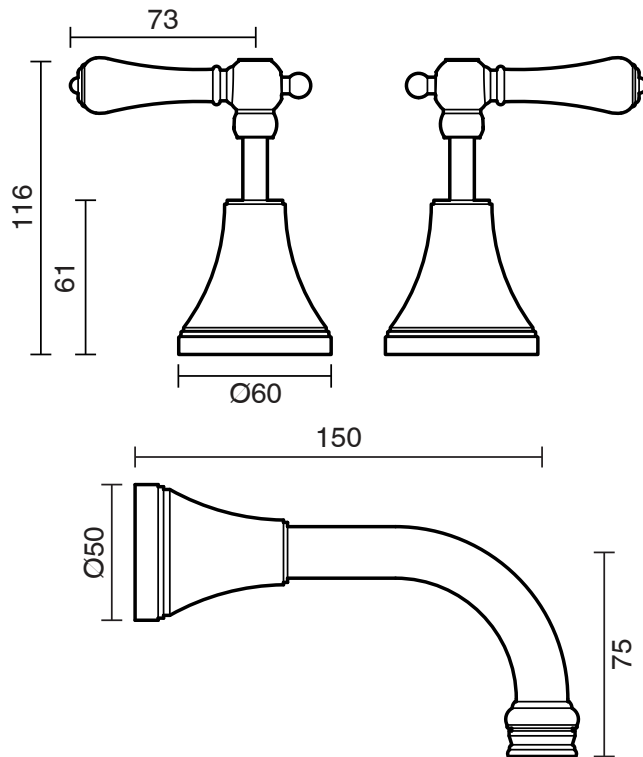

KADO

Kado Era Wall Basin Set 150mm Lever Porcelain Handle Brass Gold (5 Star)

9508833

SPECIFICATIONS

Recommended Use	Domestic, Hotel & Commercial
Colour	Brass Gold with Porcelain Handles
Finish	Polished
Material	DR Brass
Recommended Pressure Range	150 - 500 kPa
Maximum Continuous Working Temperature	80 deg C
Suitable for Storage Tank Hot Water	Yes
Suitable for Continuous Flow Hot Water	Yes
Suitable for Gravity Feed Hot Water	No

WARRANTY

Warranty - Domestic Use	10 Years
Spare Parts & Labour	12 Months

Please refer to Warranty Page for full Terms and Conditions

Dimensions are nominal measurements only.

CLEANING RECOMMENDATIONS:

We recommend the use of soapy water or approved cleaners. This product should not be cleaned with abrasive materials. Damage caused by any improper treatment is not covered by the product warranty. Refer to Warranty Conditions

Disclaimer: Products in this specification manual must by regulation be installed by licensed and registered trade people. The manufacturer/distributor reserves the right to vary specifications or delete models from their range without prior notification. Dimensions are nominal measurements only. Dimensions and set-outs listed are correct at time of publication however the manufacturer/distributor takes no responsibility for printing errors.

Published 12/10/2023

To see the complete Kado range go to www.reece.com.au