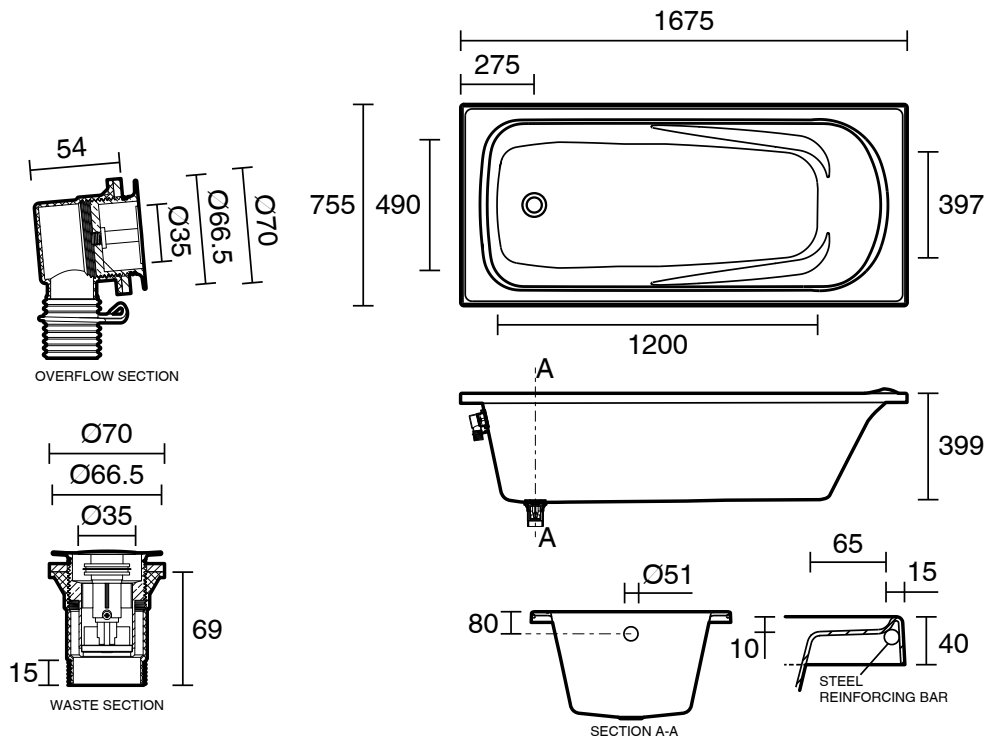

Posh Solus MK2 Inset Bath 1675mm with Overflow Chrome

1704237

SPECIFICATIONS

Recommended Use	Domestic, Hotel & Commercial
Material	Sanitary Grade Acrylic
Colour	Chrome
Capacity	210 ltr
Weight	18 kg
Overflow Configuration	Overflow
Mounting	Inset
Plug & Waste Size	40mm
Plug & Waste	Included

WARRANTY

Warranty - Domestic Use	10 Years
Spare Parts & Labour	12 Months

Please refer to Warranty Page for full Terms and Conditions

Dimensions are nominal measurements only.

CLEANING RECOMMENDATIONS:

We recommend the use of soapy water or approved cleaners. This product should not be cleaned with abrasive materials. Damage caused by any improper treatment is not covered by the product warranty. Refer to Warranty Conditions

Disclaimer: Products in this specification manual must by regulation be installed by licensed and registered trade people. The manufacturer/distributor reserves the right to vary specifications or delete models from their range without prior notification. Dimensions are nominal measurements only. Dimensions and set-outs listed are correct at time of publication however the manufacturer/distributor takes no responsibility for printing errors.

Published 11/10/2023

To see the complete Posh range go to
www.reece.com.au