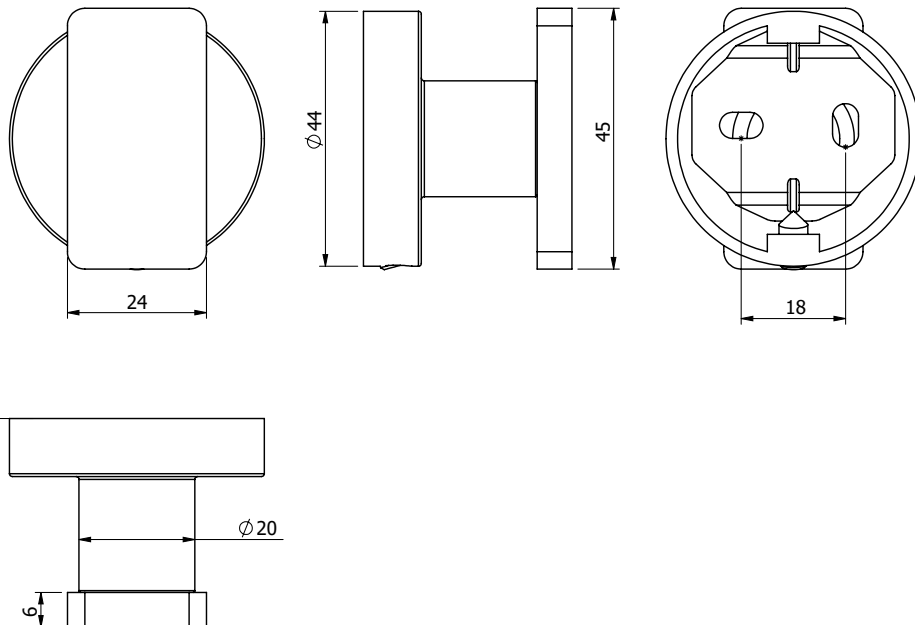

Milli Marle Edit Robe Hook Chrome

9511270

SPECIFICATIONS

Recommended Use	Domestic, Hotel & Commercial
Colour	Chrome
Material	Zinc

WARRANTY

Replacement Only - Domestic Use 15 Years

Please refer to Warranty Page for full Terms and Conditions

Dimensions are nominal measurements only.

CLEANING RECOMMENDATIONS:

We recommend the use of soapy water or approved cleaners. This product should not be cleaned with abrasive materials. Damage caused by any improper treatment is not covered by the product warranty. Refer to Warranty Conditions

Disclaimer: Products in this specification manual must by regulation be installed by licensed and registered trade people. The manufacturer/distributor reserves the right to vary specifications or delete models from their range without prior notification. Dimensions are nominal measurements only. Dimensions and set-outs listed are correct at time of publication however the manufacturer/distributor takes no responsibility for printing errors.

Published 25/03/2022

To see the complete Milli range go to
www.reece.com.au