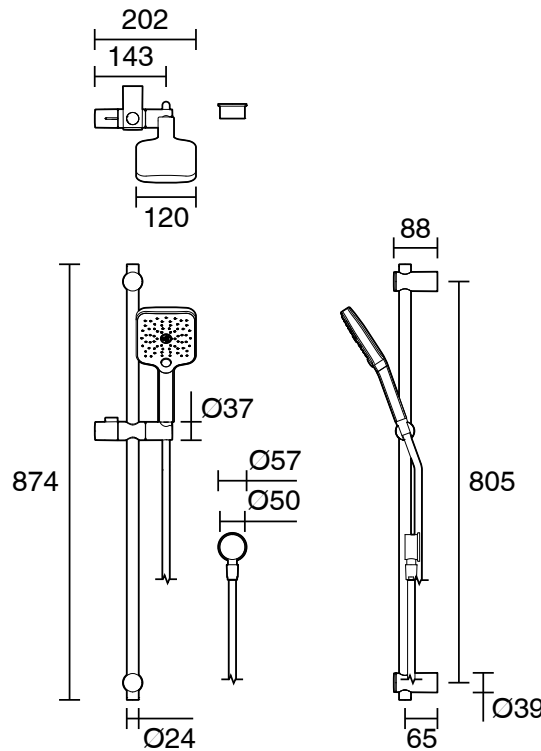

mizu

Mizu Soothe Single Rail Shower 3 Function with Wall Water Inlet Brushed Nickel (5 Star)

4201031

SPECIFICATIONS	
Recommended Use	Domestic;Commercial;Hotel
Colour Finish	Brushed Nickel
Max Continuous Working Pressure (kPa)	500
Max Continuous Working Temperature (deg C)	65
WARRANTY	
Warranty - Domestic Use (Years)	10
Spare Parts & Labour (Years)	1
<i>Please refer to Warranty Page for full Terms and Conditions</i>	

Disclaimer: Products in this specification manual must by regulation be installed by licensed and registered trade people. The manufacturer/distributor reserves the right to vary specifications or delete models from their range without prior notification. Dimensions are nominal measurements only. Dimensions and set-outs listed are correct at time of publication however the manufacturer/distributor takes no responsibility for printing errors.