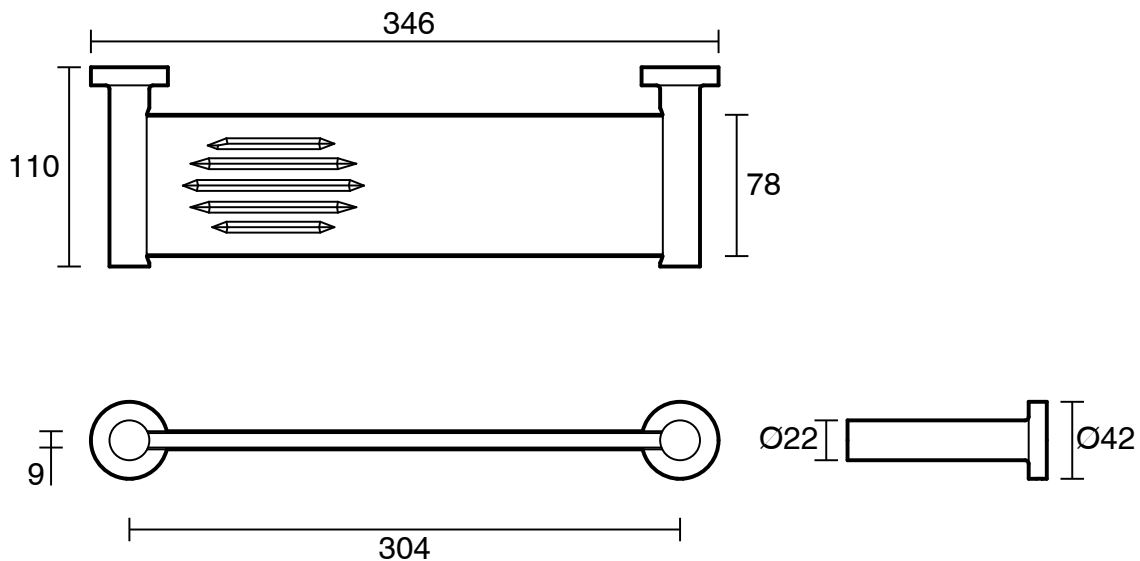

SUSSEX

Sussex Scala Shower Shelf Brushed Gunmetal

2262514

SPECIFICATIONS	
Recommended Use	Residential;Commercial
Colour Finish	Brushed Gunmetal
Primary Material	Brass
WARRANTY	
Residential Use (Years)	40
Commercial Use (Years)	10
<i>Please refer to Sussex Warranty page for full Terms and Conditions</i>	

Disclaimer: Products in this specification manual must by regulation be installed by licensed and registered trade people. The manufacturer/distributor reserves the right to vary specifications or delete models from their range without prior notification. Dimensions are nominal measurements only. Dimensions and set-outs listed are correct at time of publication however the manufacturer/distributor takes no responsibility for printing errors.