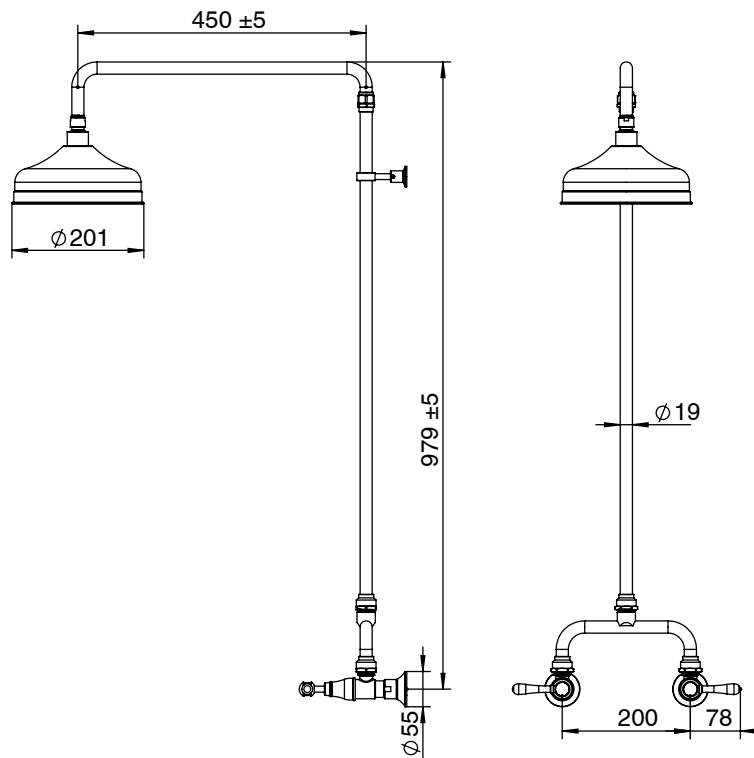

Milli Monument Edit Exposed Shower Set Lever Handles Matte Black (3 Star)

4204491

SPECIFICATIONS

Recommended Use	Domestic, Hotel & Commercial
Colour	Matte Black
Finish	Matte
Material	DR Brass
Recommended Pressure Range	150 - 500 kPa
Maximum Continuous Working Temperature	80 deg C
Suitable for Storage Tank Hot Water	Yes
Suitable for Continuous Flow Hot Water	Yes
Suitable for Gravity Feed Hot Water	No

WARRANTY

Warranty - Domestic Use	15 Years
Spare Parts & Labour	12 Months

Please refer to Warranty Page for full Terms and Conditions

Dimensions are nominal measurements only.

CLEANING RECOMMENDATIONS:

We recommend the use of soapy water or approved cleaners. This product should not be cleaned with abrasive materials. Damage caused by any improper treatment is not covered by the product warranty. Refer to Warranty Conditions

Disclaimer: Products in this specification manual must by regulation be installed by licensed and registered trade people. The manufacturer/distributor reserves the right to vary specifications or delete models from their range without prior notification. Dimensions are nominal measurements only. Dimensions and set-outs listed are correct at time of publication however the manufacturer/distributor takes no responsibility for printing errors.

Published 05/10/2022

To see the complete Milli range go to www.reece.com.au