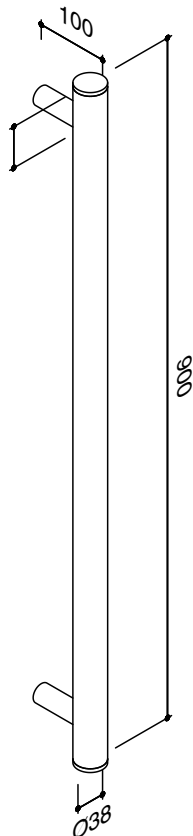

Milli Mood Edit Vertical Single Heated Towel Rail 900 x 38mm Brushed Nickel

2299129

SPECIFICATIONS

Recommended Use	Domestic, Hotel & Commercial
Colour	Brushed Nickel
Material	Copper Tube
Electrical Connection	Hardwired
Electrical Connection Position	Bottom Bracket
Heating Method	Water Filled
Power Wattage	20 W
Voltage	240 Volts
IP Rating	IPX5

WARRANTY

Warranty - Domestic Use	10 Years
Spare Parts & Labour	12 Months

Please refer to Warranty Page for full Terms and Conditions

Dimensions are nominal measurements only.

CLEANING RECOMMENDATIONS:

We recommend the use of a soft dry cloth. This product should not be cleaned with abrasive materials or cleaning agents. Damage caused by improper treatment is not covered by the product warranty - refer to warranty conditions.

Disclaimer: Products in this specification manual must by regulation be installed by licensed and registered trade people. The manufacturer/distributor reserves the right to vary specifications or delete models from their range without prior notification. Dimensions are nominal measurements only. Dimensions and set-outs listed are correct at time of publication however the manufacturer/distributor takes no responsibility for printing errors.

Published 24/02/2023

To see the complete Milli range go to www.reece.com.au/bathrooms