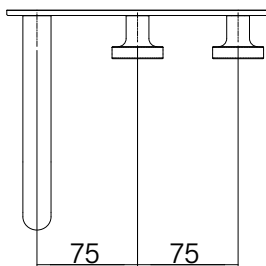

**Faucet Strommen Vara Disc Wall Basin / Bath Hostess Tap System Right Hand 150mm Kit  
Brushed Graphite (6 Star) Lead Free  
40076**

SPECIFICATIONS	
Recommended Use	Domestic; Commercial; Hotel
Colour Finish	Brushed Graphite
Primary Material	DR Brass
Recommended Pressure Range	300 - 500 kPa
Max Continuous Working Temperature (deg C)	65
Min Continuous Working Temperature (deg C)	5
Hot Water Unit Suitability	Storage Tank, Continuous Flow
WARRANTY	
Warranty - Domestic Use (Years)	40
Spare Parts & Labour (Years)	10
<i>Please refer to Warranty Page for full Terms and Conditions</i>	