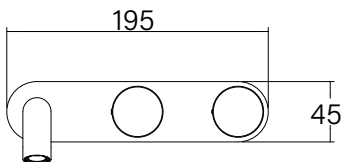

**Faucet Strommen Vara Disc Wall Basin / Bath Hostess Tap System Right Hand 150mm Kit  
Brushed Graphite (6 Star) Lead Free  
40076**

SPECIFICATIONS	
Recommended Use	Domestic; Commercial; Hotel
Colour Finish	Brushed Graphite
Primary Material	DR Brass
Recommended Pressure Range	300 - 500 kPa
Max Continuous Working Temperature (deg C)	65
Min Continuous Working Temperature (deg C)	5
Hot Water Unit Suitability	Storage Tank, Continuous Flow
WARRANTY	
Warranty - Domestic Use (Years)	40
Spare Parts & Labour (Years)	10
<i>Please refer to Warranty Page for full Terms and Conditions</i>	

**Disclaimer:** Products in this specification manual must by regulation be installed by licensed and registered trade people. The manufacturer/distributor reserves the right to vary specifications or delete models from their range without prior notification. Dimensions are nominal measurements only. Dimensions and set-outs listed are correct at time of publication however the manufacturer/distributor takes no responsibility for printing errors.