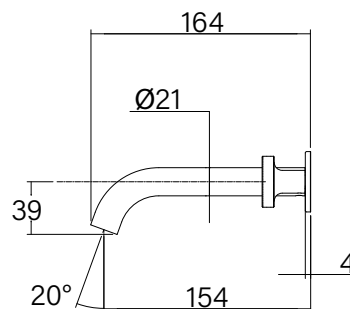

**Faucet Strommen Vara Disc Wall Basin / Bath Hostess Tap System Right Hand 150mm Kit  
Brushed Graphite (6 Star) Lead Free  
40076**

SPECIFICATIONS	
Recommended Use	Domestic; Commercial; Hotel
Colour Finish	Brushed Graphite
Primary Material	DR Brass
Recommended Pressure Range	300 - 500 kPa
Max Continuous Working Temperature (deg C)	65
Min Continuous Working Temperature (deg C)	5
Hot Water Unit Suitability	Storage Tank, Continuous Flow
WARRANTY	
Warranty - Domestic Use (Years)	40
Spare Parts & Labour (Years)	10
<i>Please refer to Warranty Page for full Terms and Conditions</i>	

**Disclaimer:** Products in this specification manual must by regulation be installed by licensed and registered trade people. The manufacturer/distributor reserves the right to vary specifications or delete models from their range without prior notification. Dimensions are nominal measurements only. Dimensions and set-outs listed are correct at time of publication however the manufacturer/distributor takes no responsibility for printing errors.