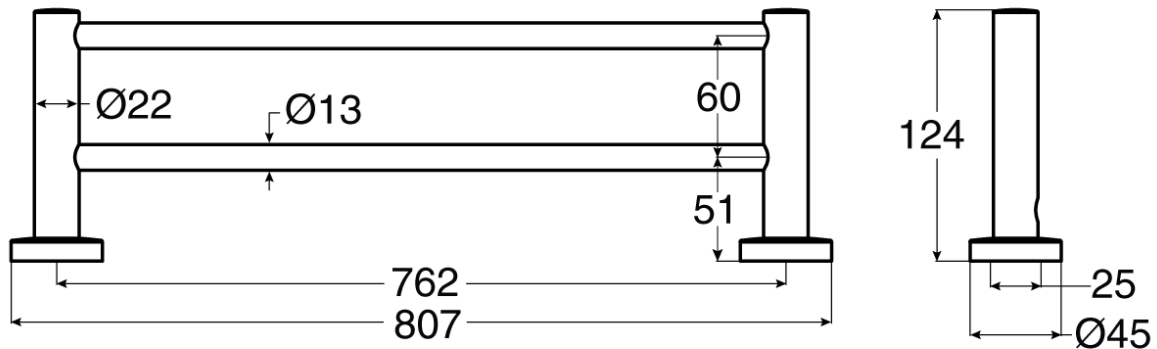

Posh Solus MK2 Double Towel Rail 750mm Chrome

9506585

SPECIFICATIONS

Recommended Use	Domestic, Hotel & Commercial
Colour	Chrome

WARRANTY

Domestic Use Replacement Only	10 Years

Please refer to Warranty Page for full Terms and Conditions

Dimensions are nominal measurements only.

CLEANING RECOMMENDATIONS:

We recommend the use of soapy water or approved cleaners. This product should not be cleaned with abrasive materials. Damage caused by any improper treatment is not covered by the product warranty. Refer to Posh Warranty page for full Terms and Conditions.

Disclaimer: Products in this specification manual must by regulation be installed by licensed and registered trade people. The manufacturer/distributor reserves the right to vary specifications or delete models from their range without prior notification. Dimensions are nominal measurements only. Dimensions and set-outs listed are correct at time of publication however the manufacturer/distributor takes no responsibility for printing errors.

Published 27/04/2021

To see the complete Posh range go to
www.reece.com.au