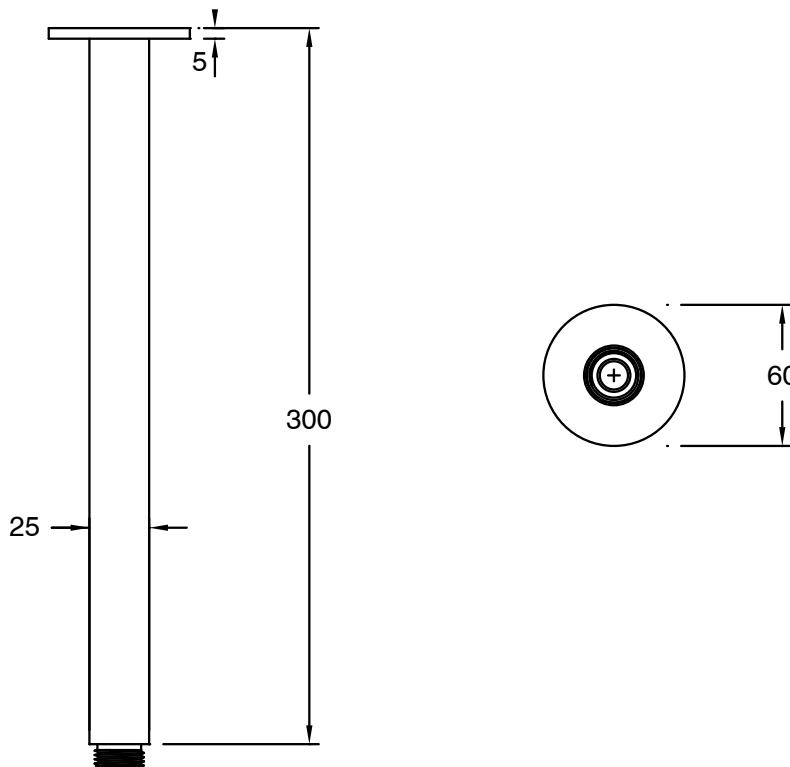

SUSSEX

Sussex Pure Vertical Shower Arm 300mm PVD Brushed Gold

9510913

SPECIFICATIONS

Recommended Use	Residential;Commercial
Colour Finish	Brushed Gold
Primary Material	DR Brass
Recommended Pressure Range	150 - 500 kPa as per AS3500
Max Continuous Working Temperature (deg C)	65
Min Continuous Working Temperature (deg C)	1

WARRANTY

Residential Use (Years)	40
Commercial Use (Years)	10

Please refer to Sussex Warranty page for full Terms and Conditions

Dimensions are nominal measurements only.

CLEANING RECOMMENDATIONS:

We recommend the use of soapy water or approved cleaners. This product should not be cleaned with abrasive materials. Damage caused by any improper treatment is not covered by the product warranty. Refer to Warranty Conditions

Disclaimer: Products in this specification manual must by regulation be installed by licensed and registered trade people. The manufacturer/distributor reserves the right to vary specifications or delete models from their range without prior notification. Dimensions are nominal measurements only. Dimensions and set-outs listed are correct at time of publication however the manufacturer/distributor takes no responsibility for printing errors.

Published 01/04/2026

To see the complete Sussex range go to www.reece.com.au