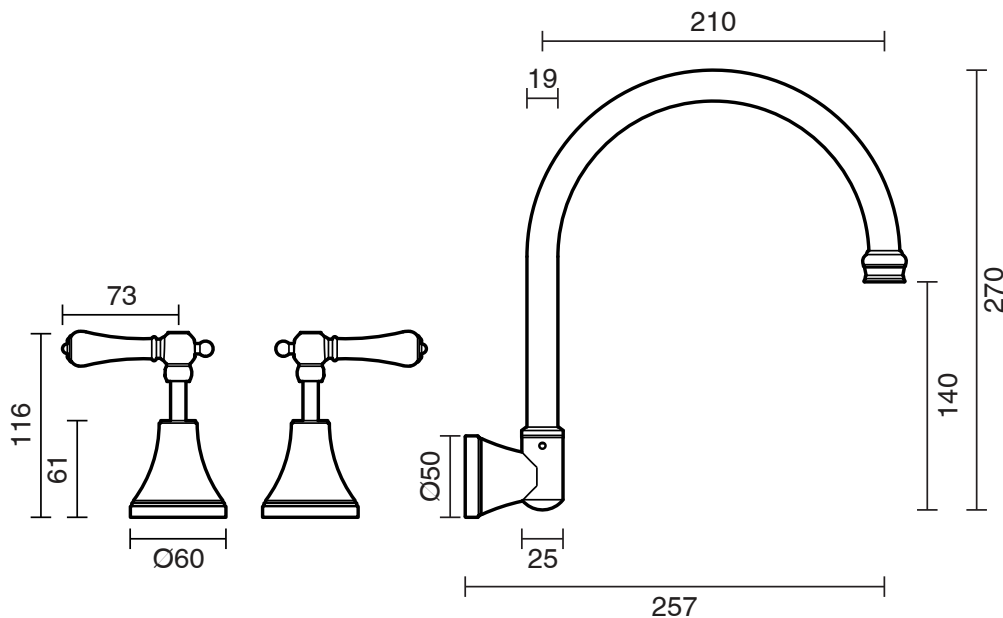

KADO

Kado Era Wall Sink Set Lever Porcelain Handle Brass Gold (5 Star)

9507650

SPECIFICATIONS

Recommended Use	Domestic, Hotel & Commercial
Colour	Brass Gold with Porcelain Handles
Finish	Polished
Material	DR Brass
Recommended Pressure Range	150 - 500 kPa
Maximum Continuous Working Temperature	80 deg C
Suitable for Storage Tank Hot Water	Yes
Suitable for Continuous Flow Hot Water	Yes
Suitable for Gravity Feed Hot Water	No

WARRANTY

Warranty - Domestic Use	10 Years
Spare Parts & Labour	12 Months

Please refer to Warranty Page for full Terms and Conditions

Dimensions are nominal measurements only.

CLEANING RECOMMENDATIONS:

We recommend the use of soapy water or approved cleaners. This product should not be cleaned with abrasive materials. Damage caused by any improper treatment is not covered by the product warranty. Refer to Warranty Conditions

Disclaimer: Products in this specification manual must by regulation be installed by licensed and registered trade people. The manufacturer/distributor reserves the right to vary specifications or delete models from their range without prior notification. Dimensions are nominal measurements only. Dimensions and set-outs listed are correct at time of publication however the manufacturer/distributor takes no responsibility for printing errors.

Published 12/10/2023

To see the complete Kado range go to www.reece.com.au